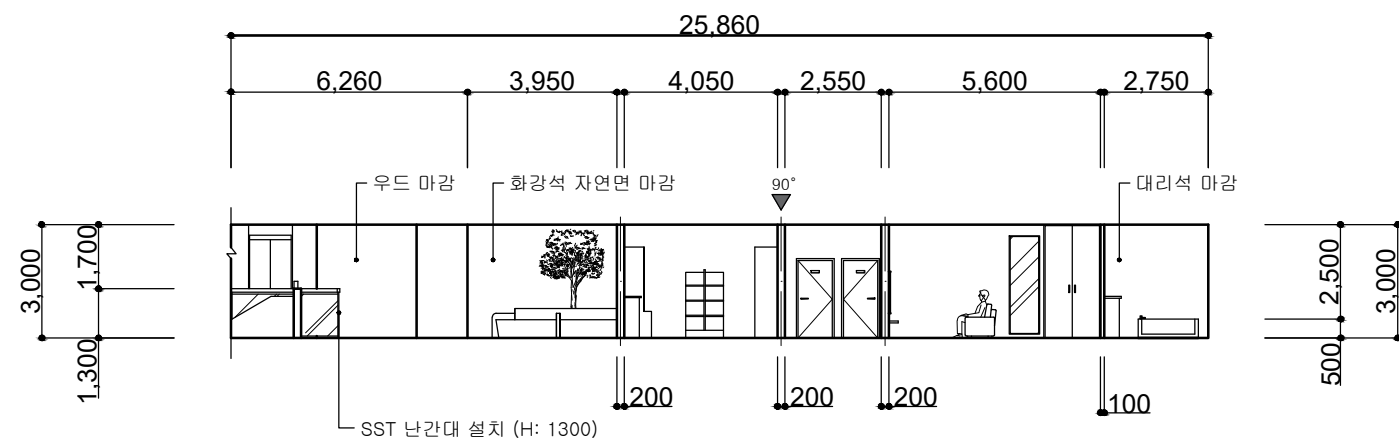

05 2nd ELEVATION - B

SCALE

A1 : A3 : 1/200

UP-DATE

NO.	DESCRIPTION	DATE

REVISIONS		

DRAWING BY

CHECKED BY

NAME OF COMPANY

DRAWING NO.

04,05