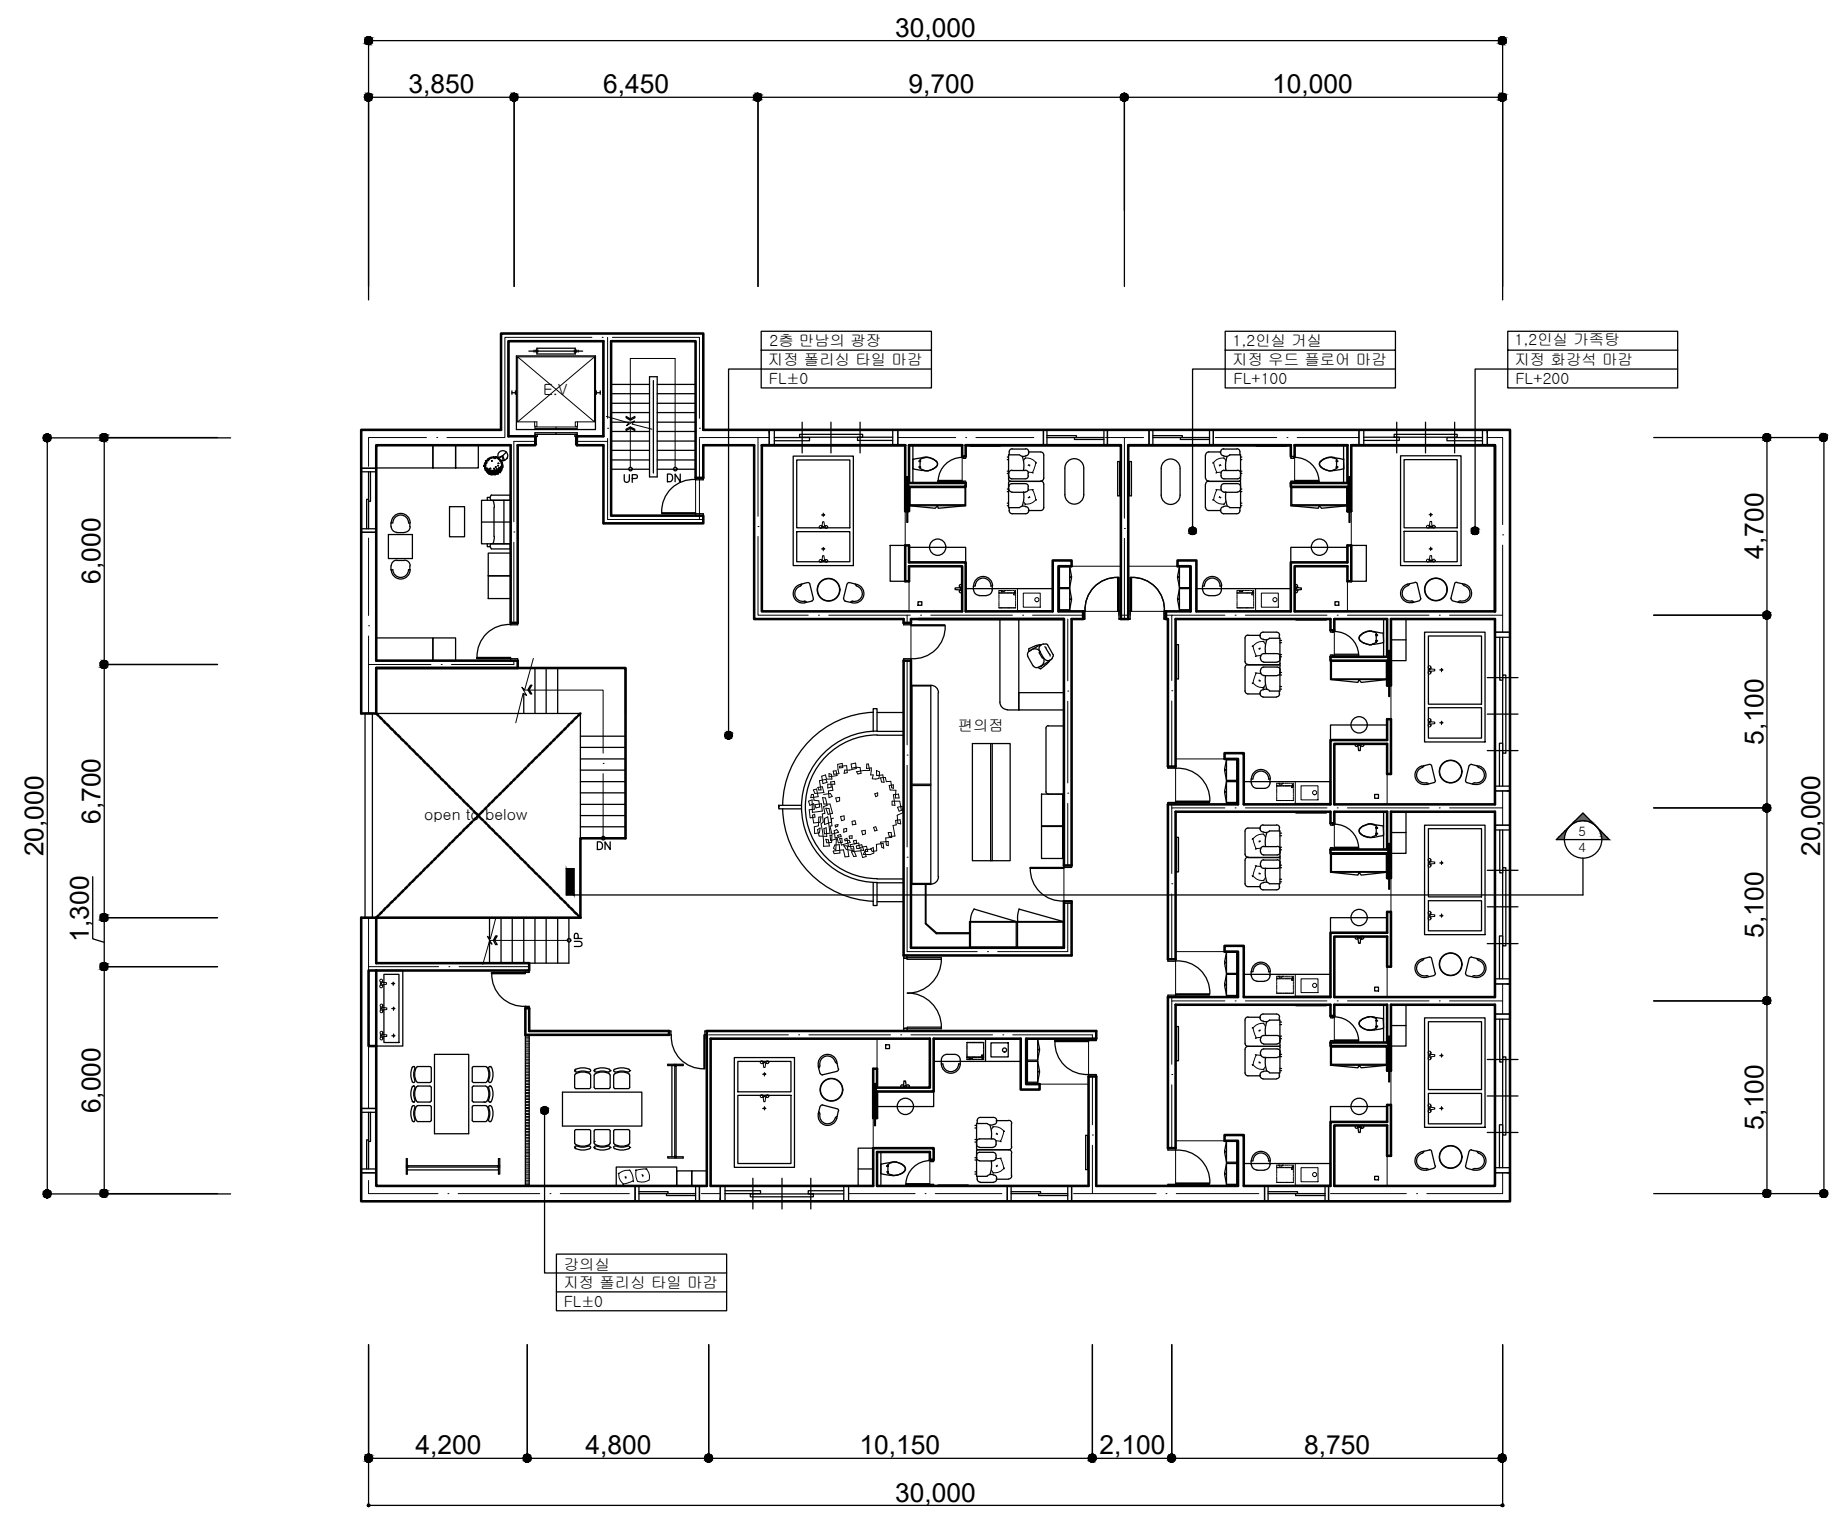

NO.	DESCRIPTION	DATE
REVISIONS		

DRAWING BY

CHECKED BY

NAME OF COMPANY

DRAWING NO.

02

SCALE
A1 : A3 : 1/200