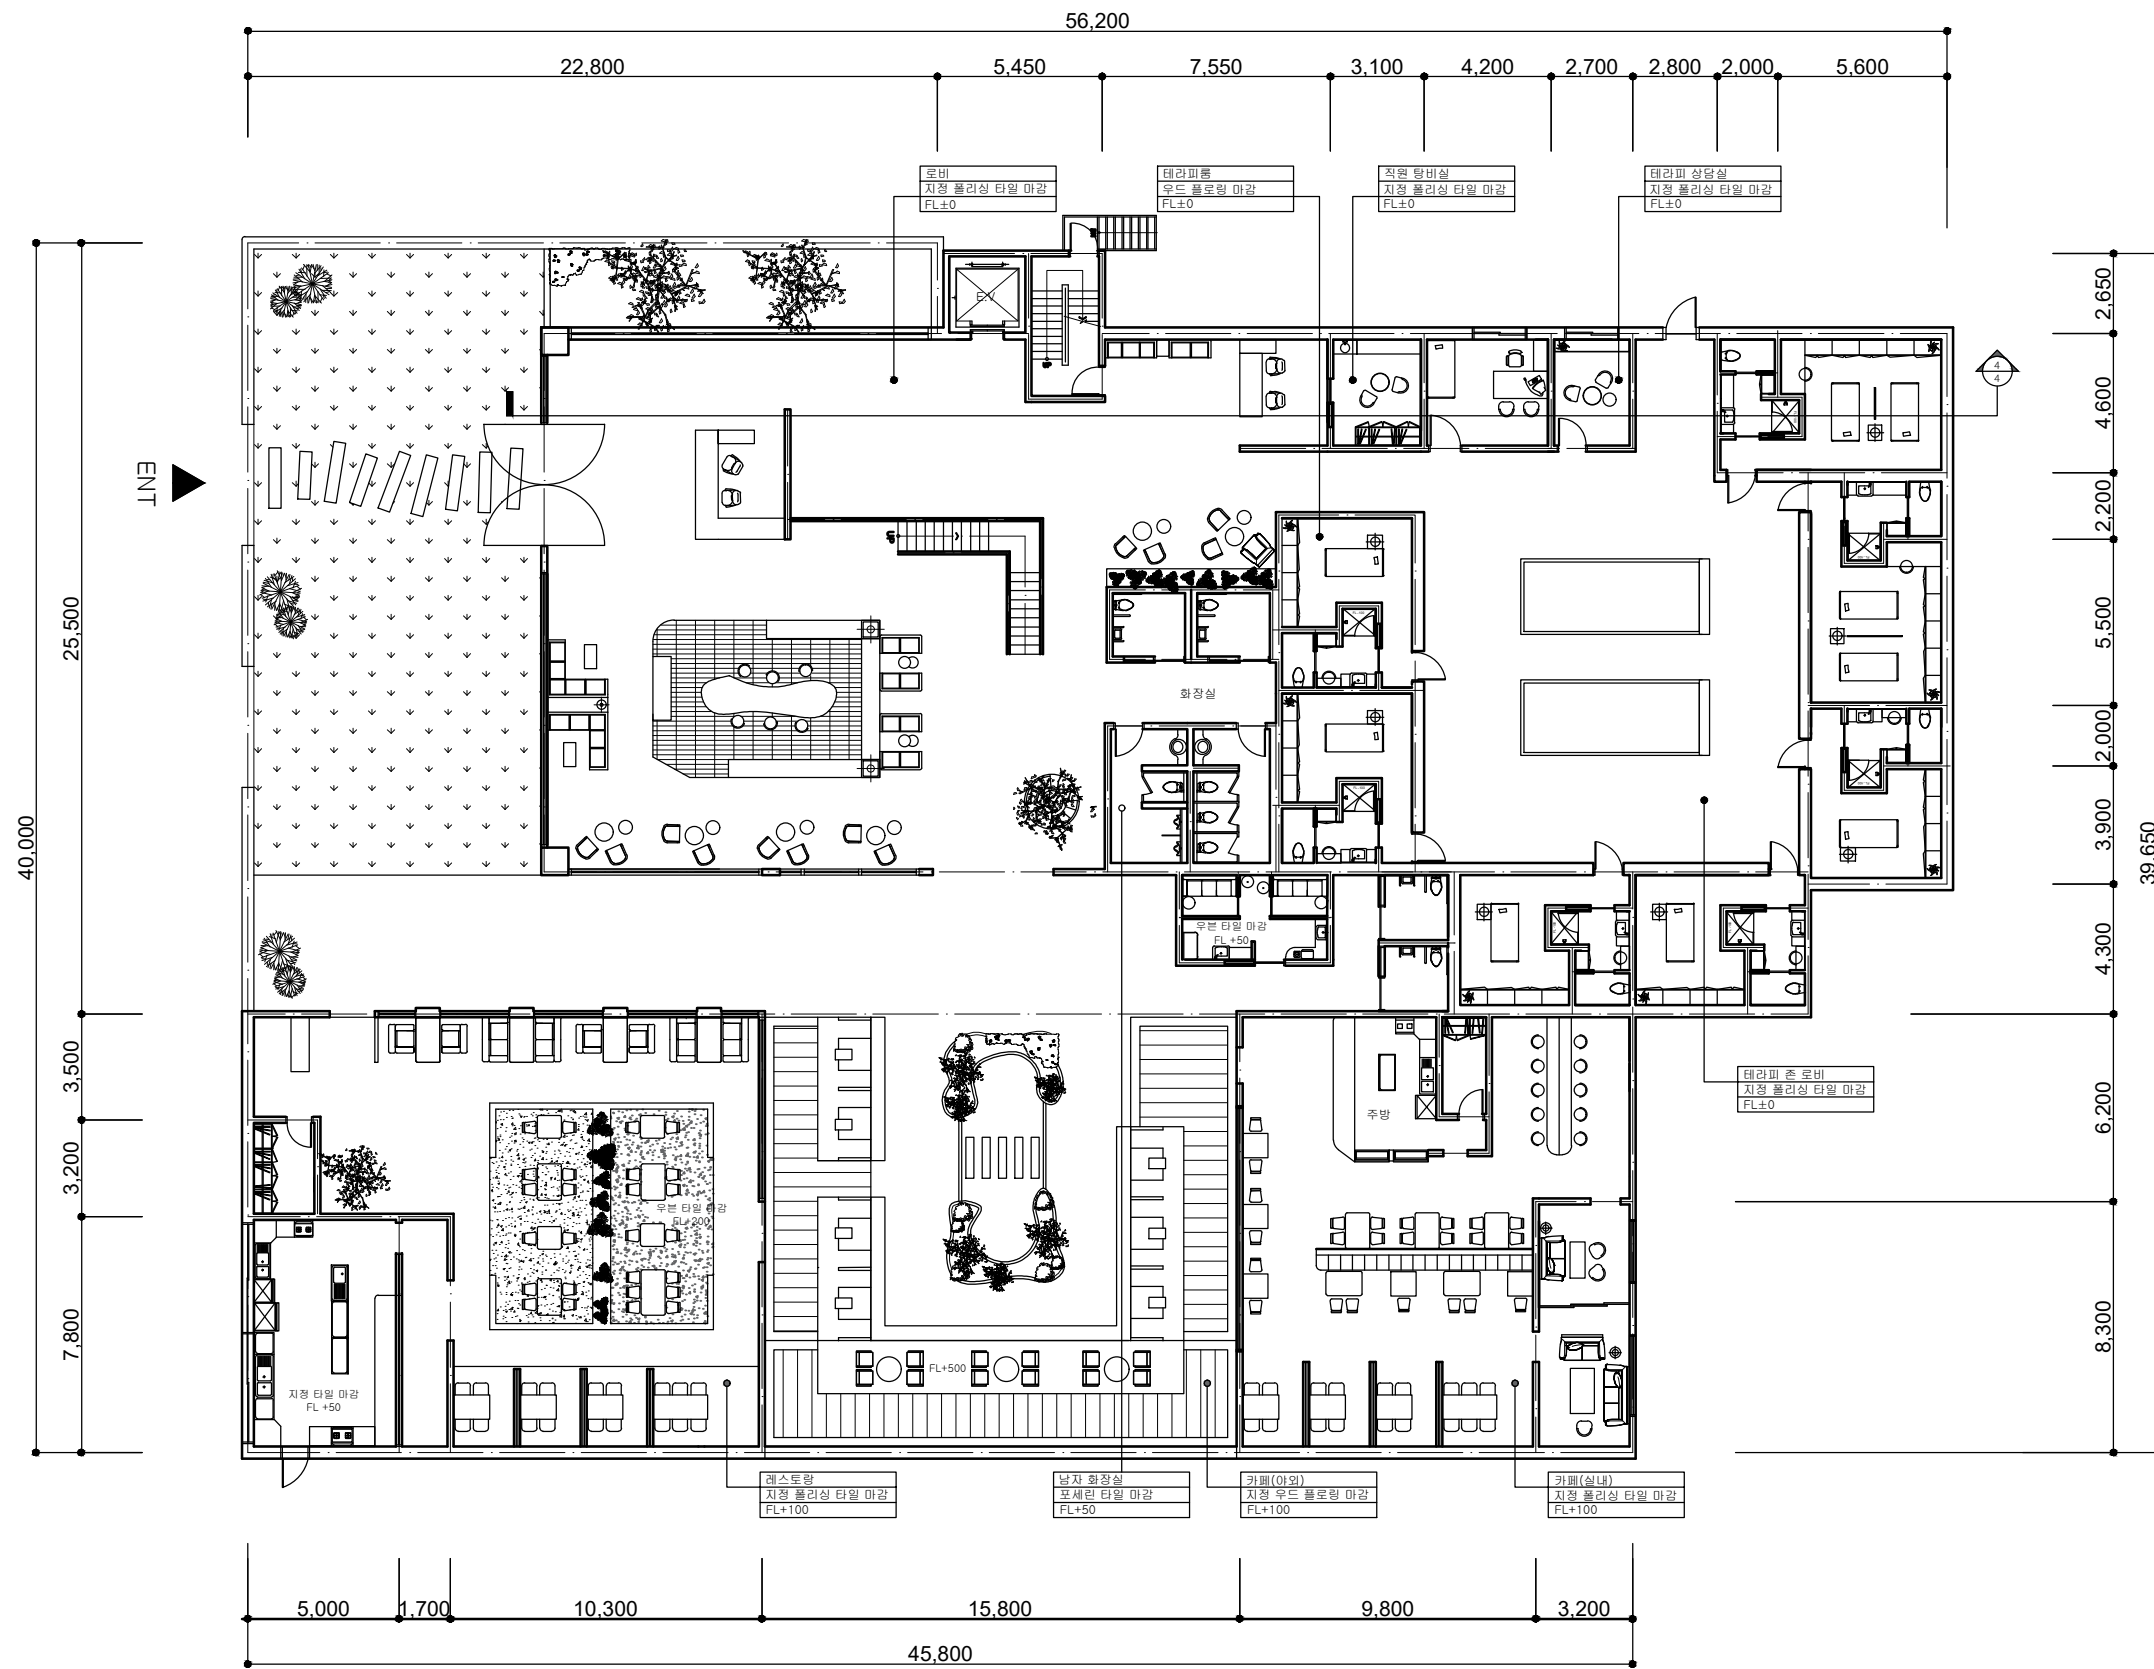

BONNINESS

부산대학교
실내환경디자인학과
김민영 김재영

CONTENTS

DRAWING NO.	DRAWING TITLE	SCALE
01	1st FLOOR PLAN	1/250
02	2nd FLOOR PLAN	1/200
03	3rd FLOOR PLAN	1/200
04	1st ELEVATION 2nd ELEVATION	1/200
05	1st CEILING PLAN	1/250
06	2nd CEILING PLAN	1/200
07	3rd CEILING PLAN	1/200
	LIGHTS	1/150

CHECKED BY

NAME OF COMPANY

DRAWING NO.

04,05

LIGHTING	
SYMBOL	DESCRIPTION
⬇	DOWN LIGHT
••••	RAIL LIGHT
	한치 구름 조명
+++++	PENDANT
	천정등 (800 X 800)
	천정등 (R400)
	천정등 (260 X 260)
••	EDISON PENDANT LIGHT
	SPHERE PENDANT LIGHT
	HALOGEN
	RATTAN PENDANT LIGHT

LIGHTING

SYMBOL	DESCRIPTION
⊕	DOWN LIGHT
⊞	천정등 (500 X 500)
⊞	천정등 (1000 X 150)
⊞	천정등 (1500 X 1300)
⊞	천정등 (1500 X 225)
◆	PENDANT LIGHT

NO.	DESCRIPTION	DATE
REVISIONS		

DRAWING BY

CHECKED BY

NAME OF COMPANY

DRAWING NO.

07

LIGHTING	
SYMBOL	DESCRIPTION
⊕	DOWN LIGHT
⊞	천정등 (500 X 500)
⊞	천정등 (1000 X 150)
⊞	천정등 (2300 X 2100)
⊙	PENDANT LIGHT

NO.	DESCRIPTION	DATE
REVISIONS		

DRAWING BY

CHECKED BY

NAME OF COMPANY

DRAWING NO.

08