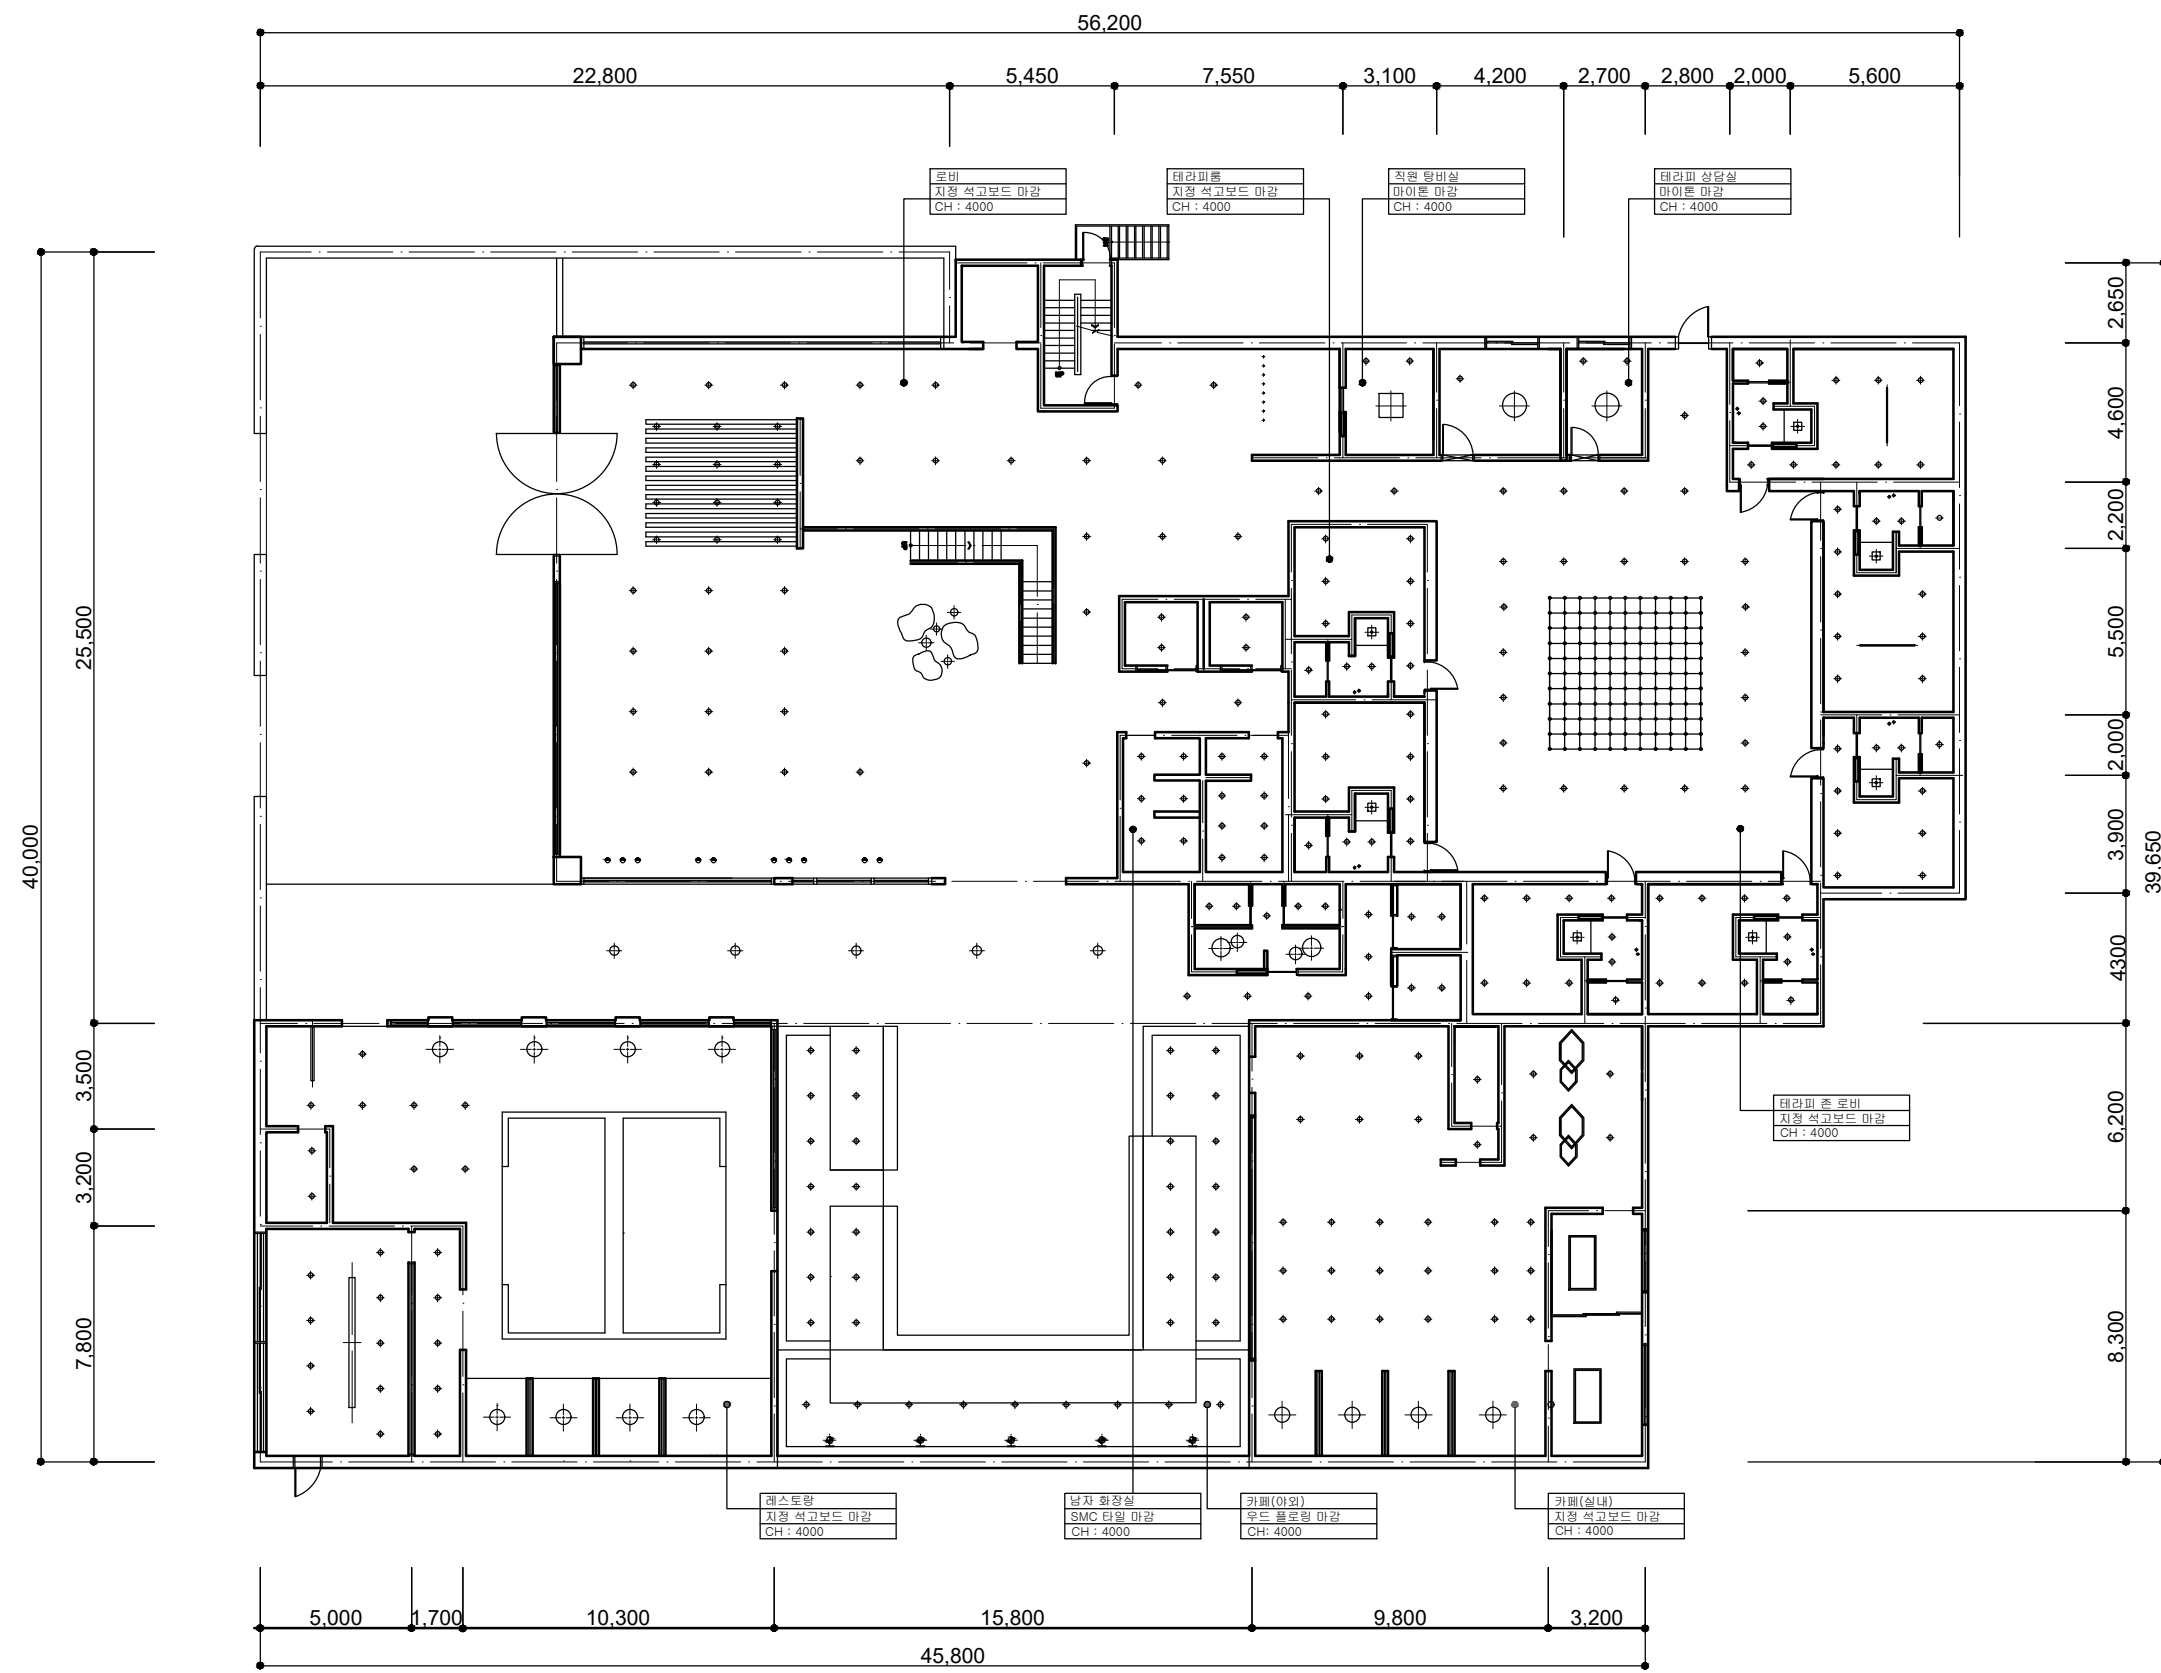

A1 : A3 : 1/200

05 2nd ELEVATION - B

SCALE

A1 : A3 : 1/200

UP-DATE

NO.	DESCRIPTION	DATE
-----	-------------	------

REVISIONS		
-----------	--	--

DRAWING BY

CHECKED BY

NAME OF COMPANY

DRAWING NO.

04,05

LIGHTING	
SYMBOL	DESCRIPTION
⬇	DOWN LIGHT
••••	RAIL LIGHT
	한치 구름 조명
+++++	PENDANT
	천정등 (800 X 800)
	천정등 (R400)
	천정등 (260 X 260)
••	EDISON PENDANT LIGHT
	SPHERE PENDANT LIGHT
	HALOGEN
	RATTAN PENDANT LIGHT

LIGHTING

SYMBOL	DESCRIPTION
⊕	DOWN LIGHT
⊞	천정등 (500 X 500)
⊞	천정등 (1000 X 150)
⊞	천정등 (1500 X 1300)
⊞	천정등 (1500 X 225)
◆	PENDANT LIGHT

NO.	DESCRIPTION	DATE
REVISIONS		

DRAWING BY

CHECKED BY

NAME OF COMPANY

DRAWING NO.

07

LIGHTING	
SYMBOL	DESCRIPTION
⊕	DOWN LIGHT
⊞	천정등 (500 X 500)
⊞	천정등 (1000 X 150)
⊞	천정등 (2300 X 2100)
⊙	PENDANT LIGHT

NO.	DESCRIPTION	DATE
REVISIONS		

DRAWING BY

CHECKED BY

NAME OF COMPANY

DRAWING NO.

08