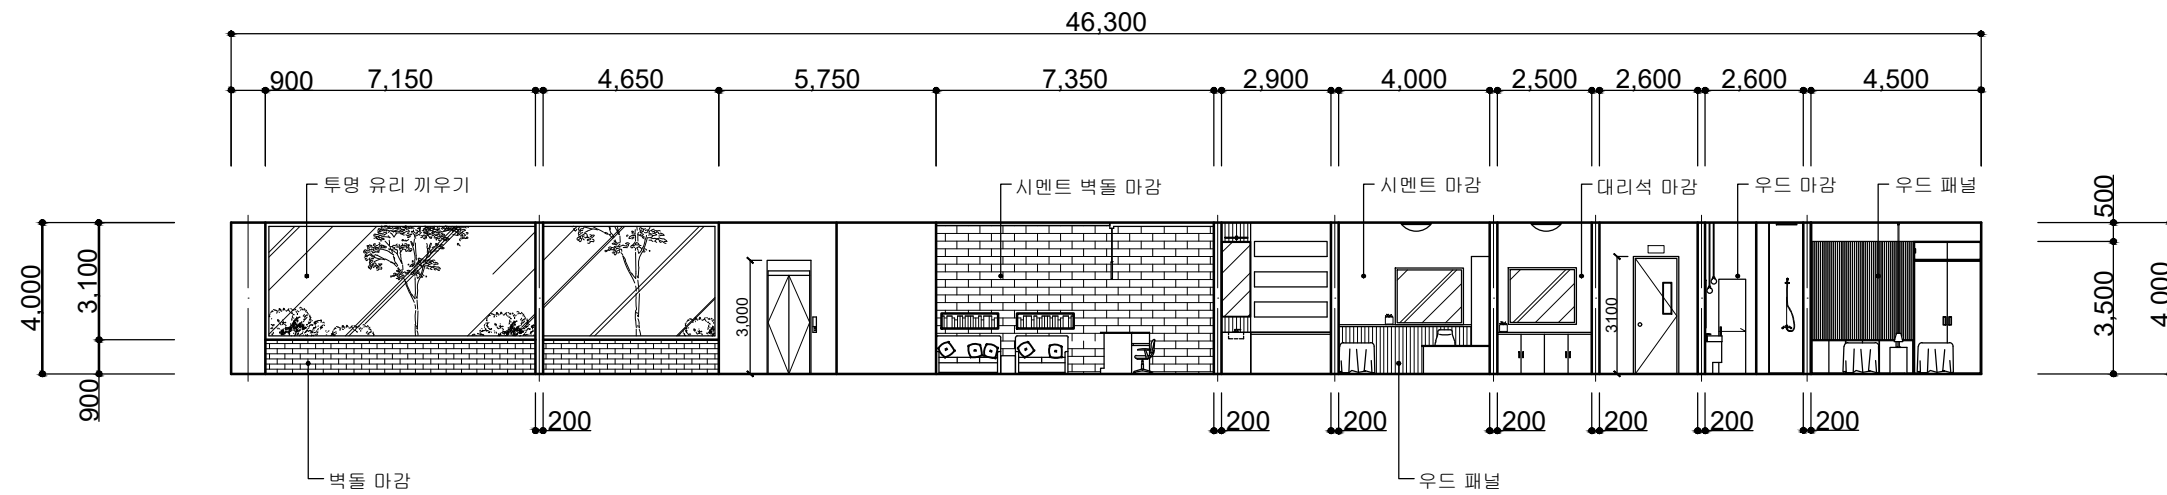

UP-DATE		
NO.	DESCRIPTION	DATE
REVISIONS		

DRAWING BY

CHECKED BY

NAME OF COMPANY

DRAWING NO.

03

04 1st ELEVATION - A

SCALE

LIGHTING

SYMBOL	DESCRIPTION
⊕	DOWN LIGHT
⊞	천정등 (500 X 500)
⊞	천정등 (1000 X 150)
⊞	천정등 (1500 X 1300)
⊞	천정등 (1500 X 225)
◆	PENDANT LIGHT

NO.	DESCRIPTION	DATE
REVISIONS		

DRAWING BY

CHECKED BY

NAME OF COMPANY

DRAWING NO.