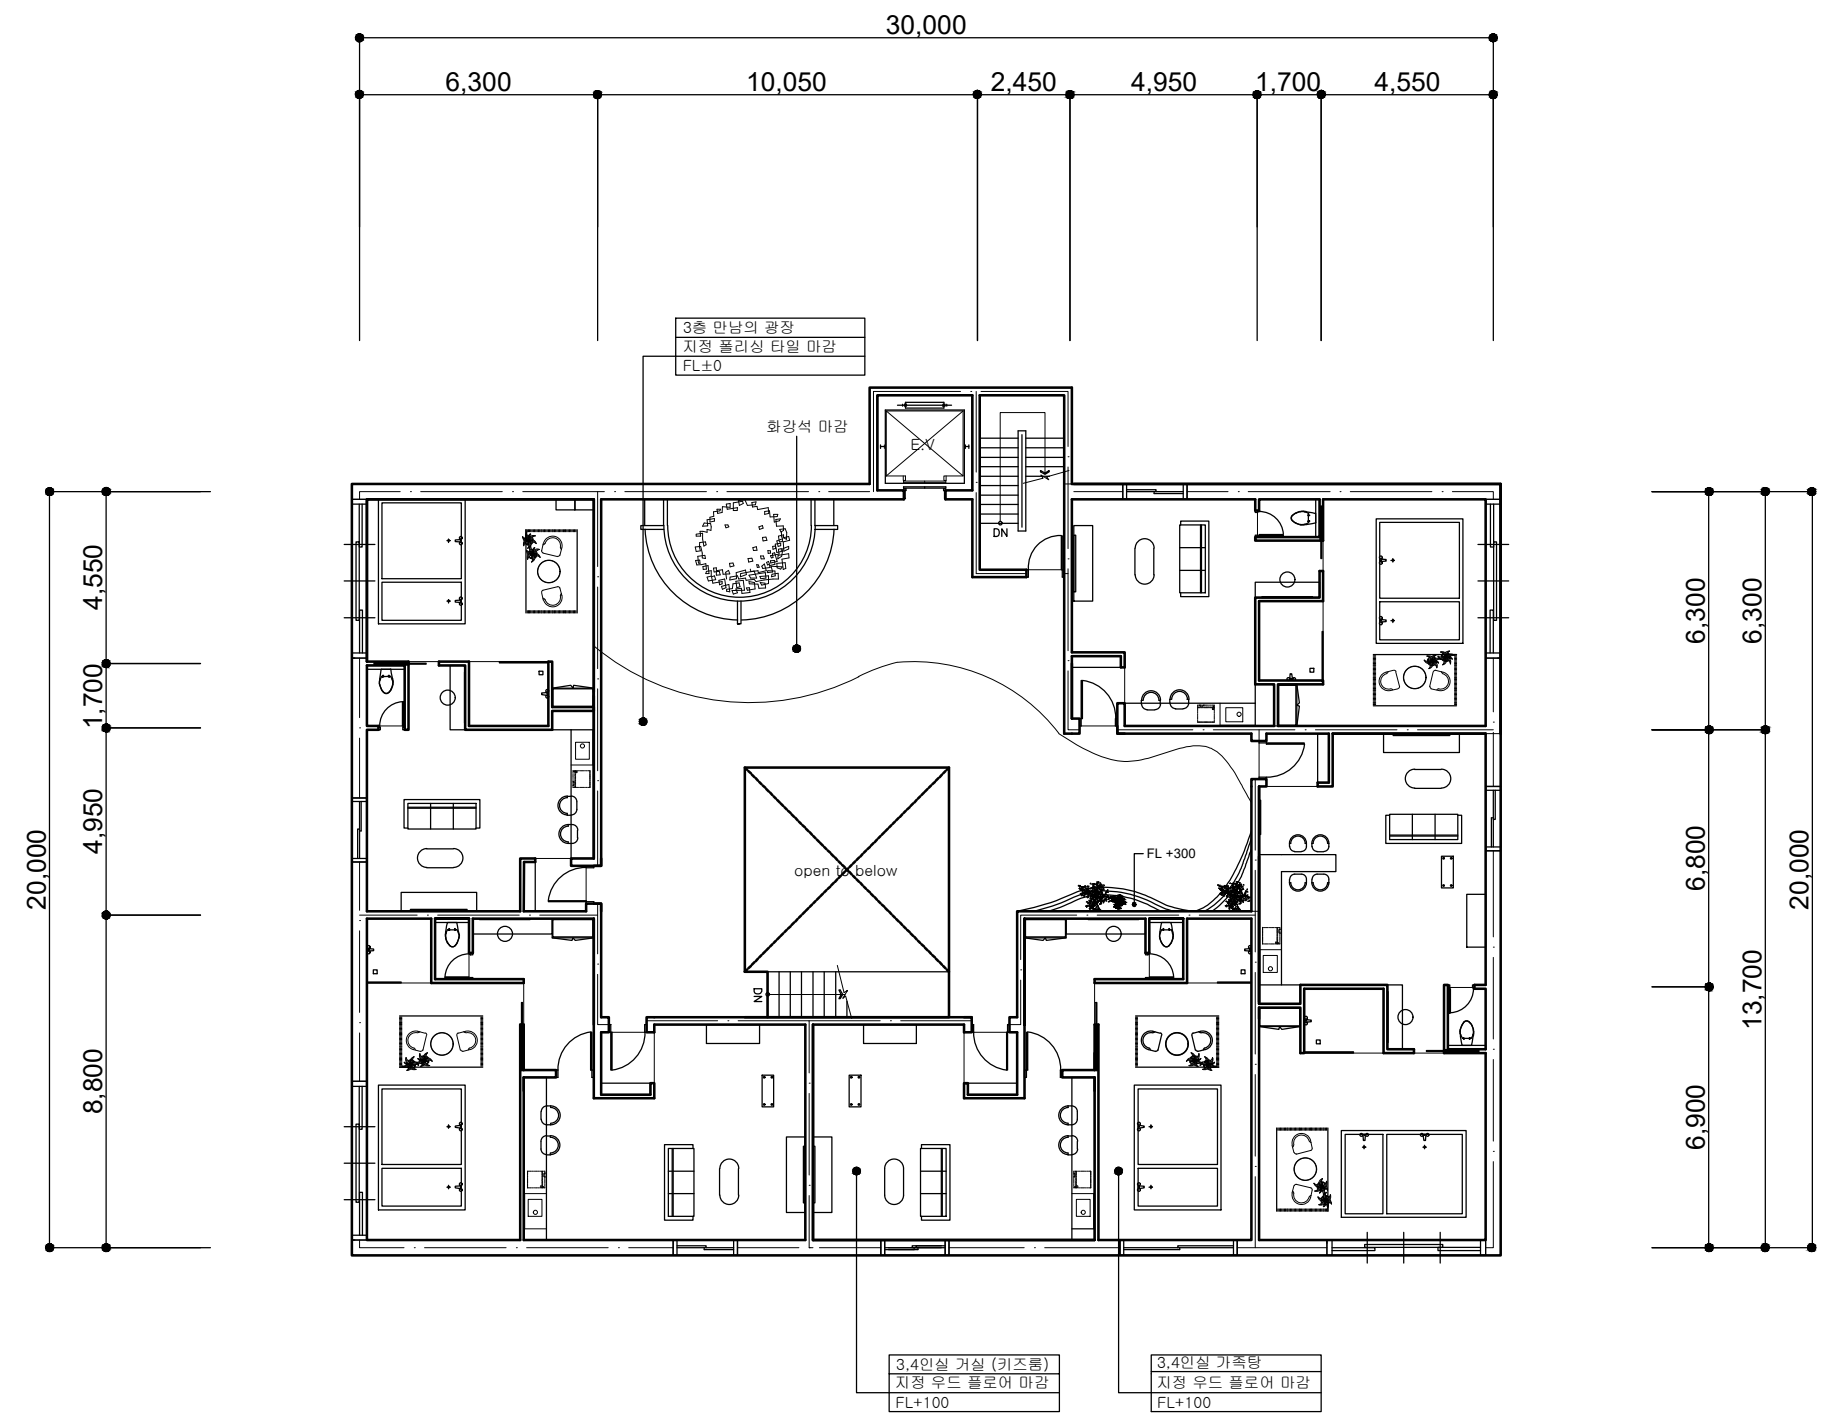

UP-DATE		
NO.	DESCRIPTION	DATE
REVISIONS		

DRAWING BY

CHECKED BY

NAME OF COMPANY

DRAWING NO.

03