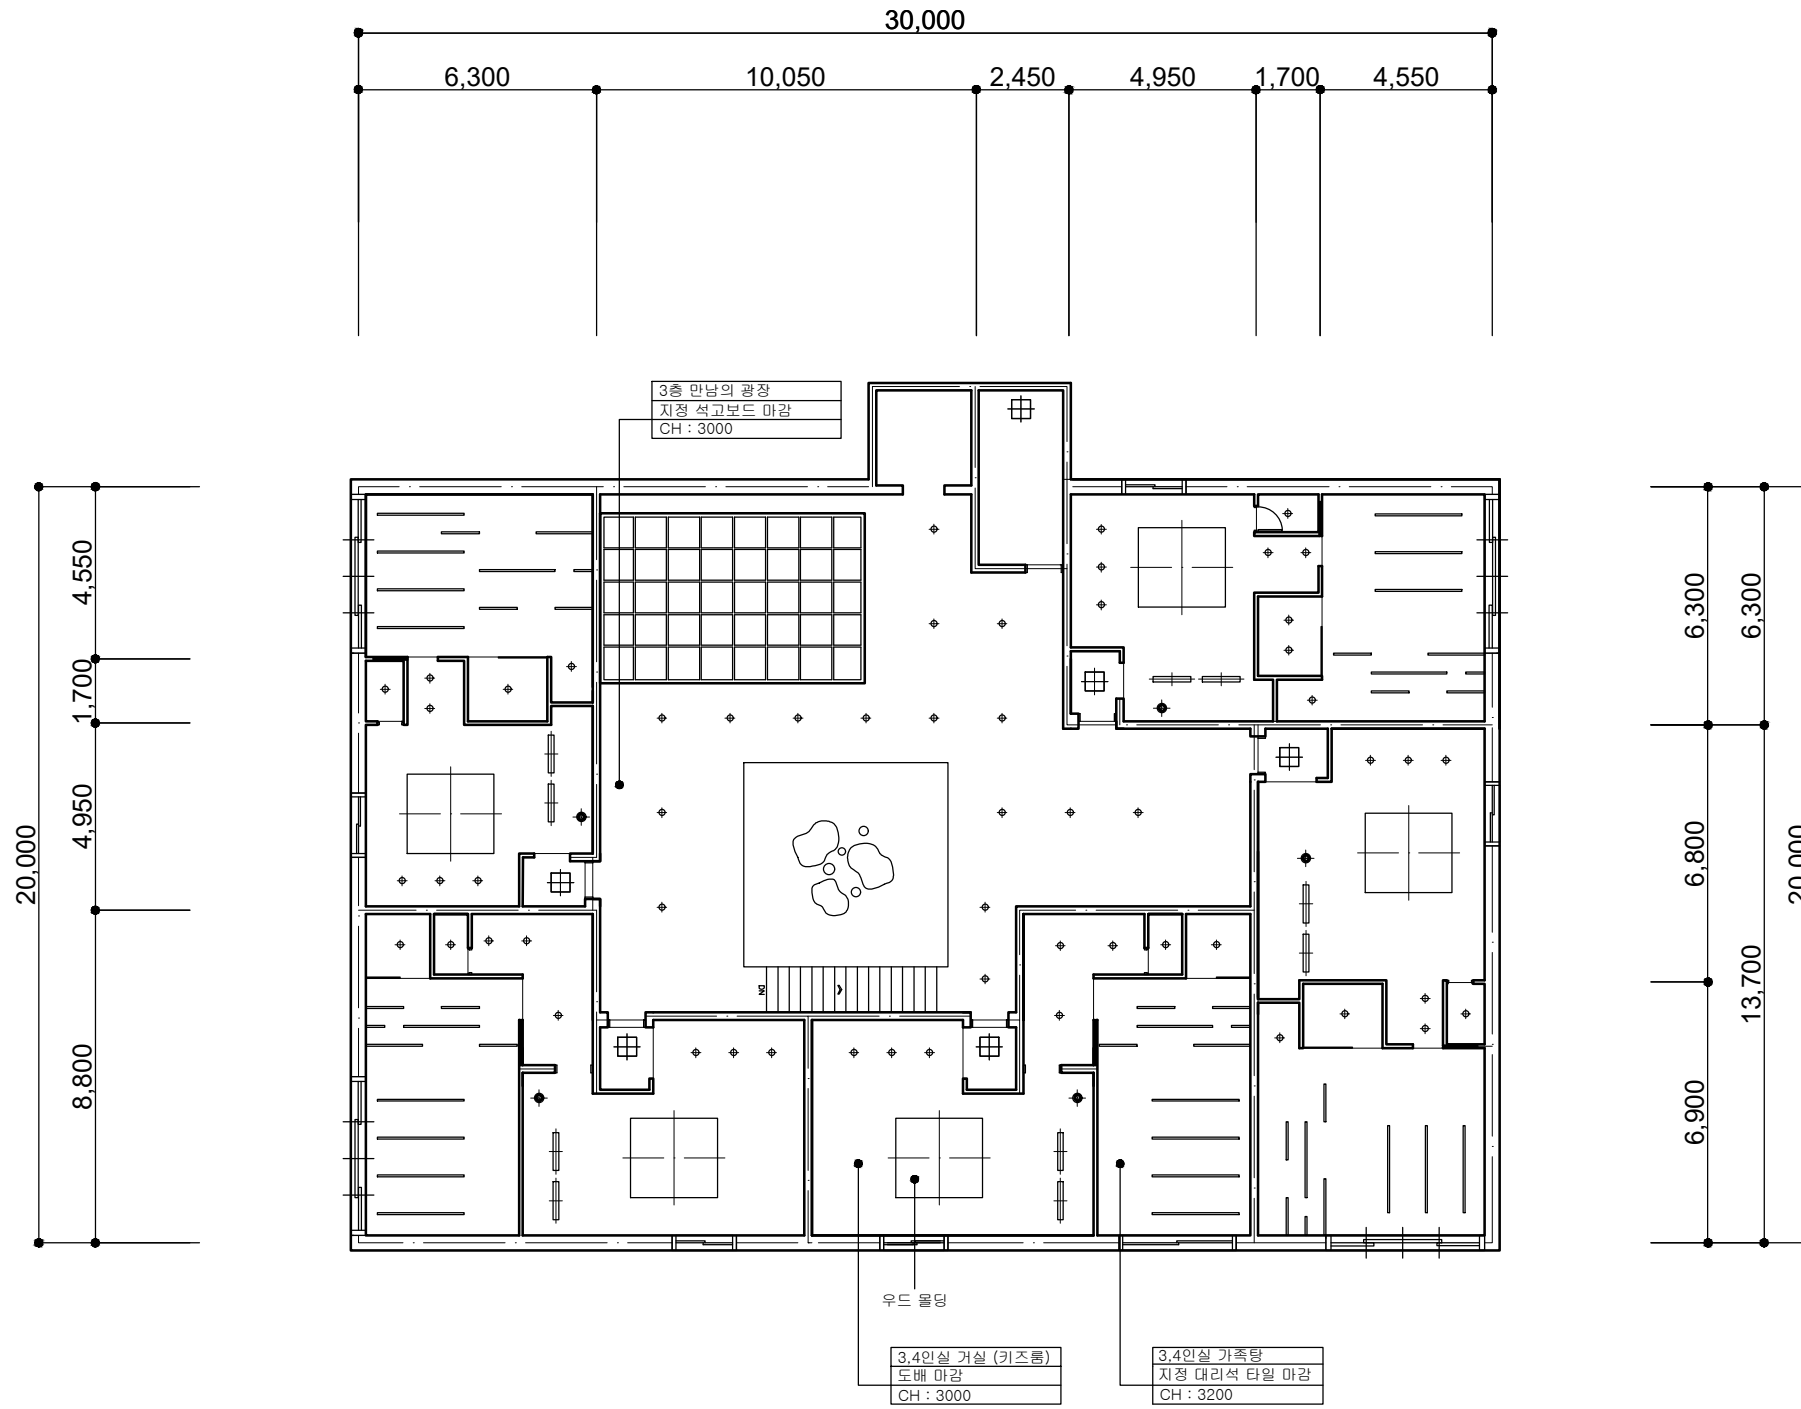

CHECKED BY

NAME OF COMPANY

DRAWING NO.

04,05

LIGHTING	
SYMBOL	DESCRIPTION
⬇	DOWN LIGHT
••••	RAIL LIGHT
	한치 구름 조명
+++++	PENDANT
	천정등 (800 X 800)
	천정등 (R400)
	천정등 (260 X 260)
••	EDISON PENDANT LIGHT
	SPHERE PENDANT LIGHT
	HALOGEN
	RATTAN PENDANT LIGHT

LIGHTING

SYMBOL	DESCRIPTION
⊕	DOWN LIGHT
⊞	천정등 (500 X 500)
⊞	천정등 (1000 X 150)
⊞	천정등 (1500 X 1300)
⊞	천정등 (1500 X 225)
◆	PENDANT LIGHT

NO.	DESCRIPTION	DATE
REVISIONS		

DRAWING BY

CHECKED BY

NAME OF COMPANY

DRAWING NO.

07

LIGHTING	
SYMBOL	DESCRIPTION
⊕	DOWN LIGHT
⊞	천정등 (500 X 500)
⊞	천정등 (1000 X 150)
⊞	천정등 (2300 X 2100)
⊙	PENDANT LIGHT

NO.	DESCRIPTION	DATE
REVISIONS		

DRAWING BY

CHECKED BY

NAME OF COMPANY

DRAWING NO.

08

LIGHTING			
SYMBOL	DESCRIPTION	개수	도면 번호
	DOWN LIGHT	57	06
	천정등 (500 X 500)	7	06
	천정등 (1000 X 150)	8	06
	천정등 (1500 X 1300)	6	06
	천정등 (1500 X 225)	2	06
	PENDANT LIGHT	6	06
LIGHTING			
SYMBOL	DESCRIPTION	개수	도면 번호
	DOWN LIGHT	56	07
	천정등 (500 X 500)	6	07
	천정등 (1000 X 150)	10	07
	천정등 (2300 X 2100)	5	07
	PENDANT LIGHT	5	07