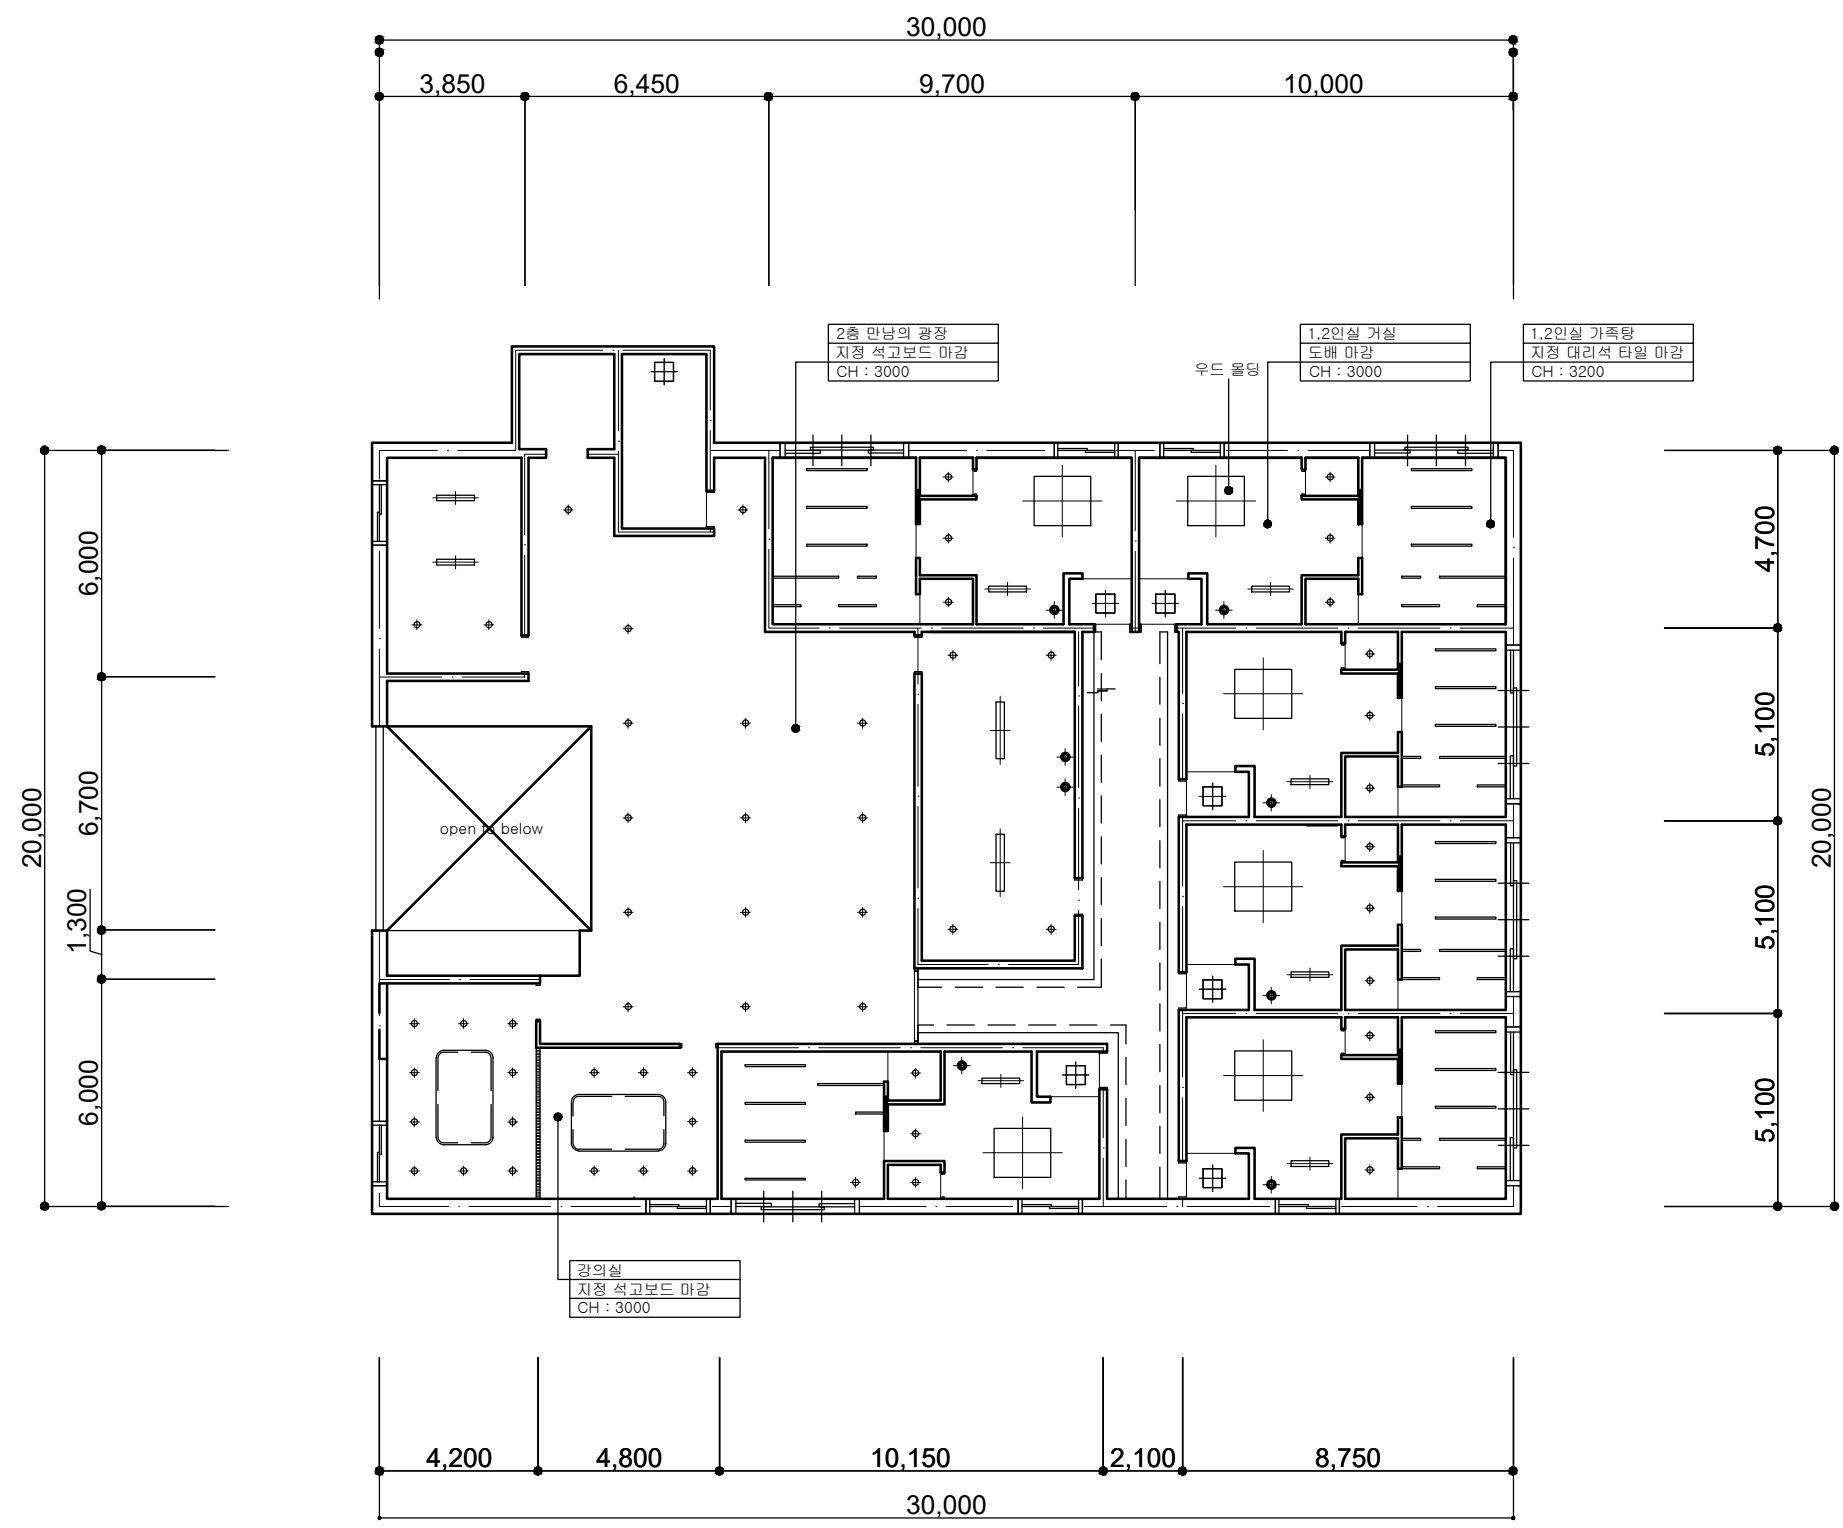

CHECKED BY

NAME OF COMPANY

DRAWING NO.

04,05

LIGHTING	
SYMBOL	DESCRIPTION
⬇	DOWN LIGHT
••••	RAIL LIGHT
	한치 구름 조명
+++++	PENDANT
	천정등 (800 X 800)
	천정등 (R400)
	천정등 (260 X 260)
••	EDISON PENDANT LIGHT
	SPHERE PENDANT LIGHT
	HALOGEN
	RATTAN PENDANT LIGHT

LIGHTING

SYMBOL	DESCRIPTION
⊕	DOWN LIGHT
⊞	천정등 (500 X 500)
⊞	천정등 (1000 X 150)
⊞	천정등 (1500 X 1300)
⊞	천정등 (1500 X 225)
◆	PENDANT LIGHT

NO.	DESCRIPTION	DATE
REVISIONS		

DRAWING BY

CHECKED BY

NAME OF COMPANY

DRAWING NO.

07

LIGHTING	
SYMBOL	DESCRIPTION
⊕	DOWN LIGHT
⊞	천정등 (500 X 500)
⊞	천정등 (1000 X 150)
⊞	천정등 (2300 X 2100)
⊙	PENDANT LIGHT

NO.	DESCRIPTION	DATE
REVISIONS		

DRAWING BY

CHECKED BY

NAME OF COMPANY

DRAWING NO.

08

LIGHTING			
SYMBOL	DESCRIPTION	개수	도면 번호
	DOWN LIGHT	57	06
	천정등 (500 X 500)	7	06
	천정등 (1000 X 150)	8	06
	천정등 (1500 X 1300)	6	06
	천정등 (1500 X 225)	2	06
	PENDANT LIGHT	6	06
LIGHTING			
SYMBOL	DESCRIPTION	개수	도면 번호
	DOWN LIGHT	56	07
	천정등 (500 X 500)	6	07
	천정등 (1000 X 150)	10	07
	천정등 (2300 X 2100)	5	07
	PENDANT LIGHT	5	07