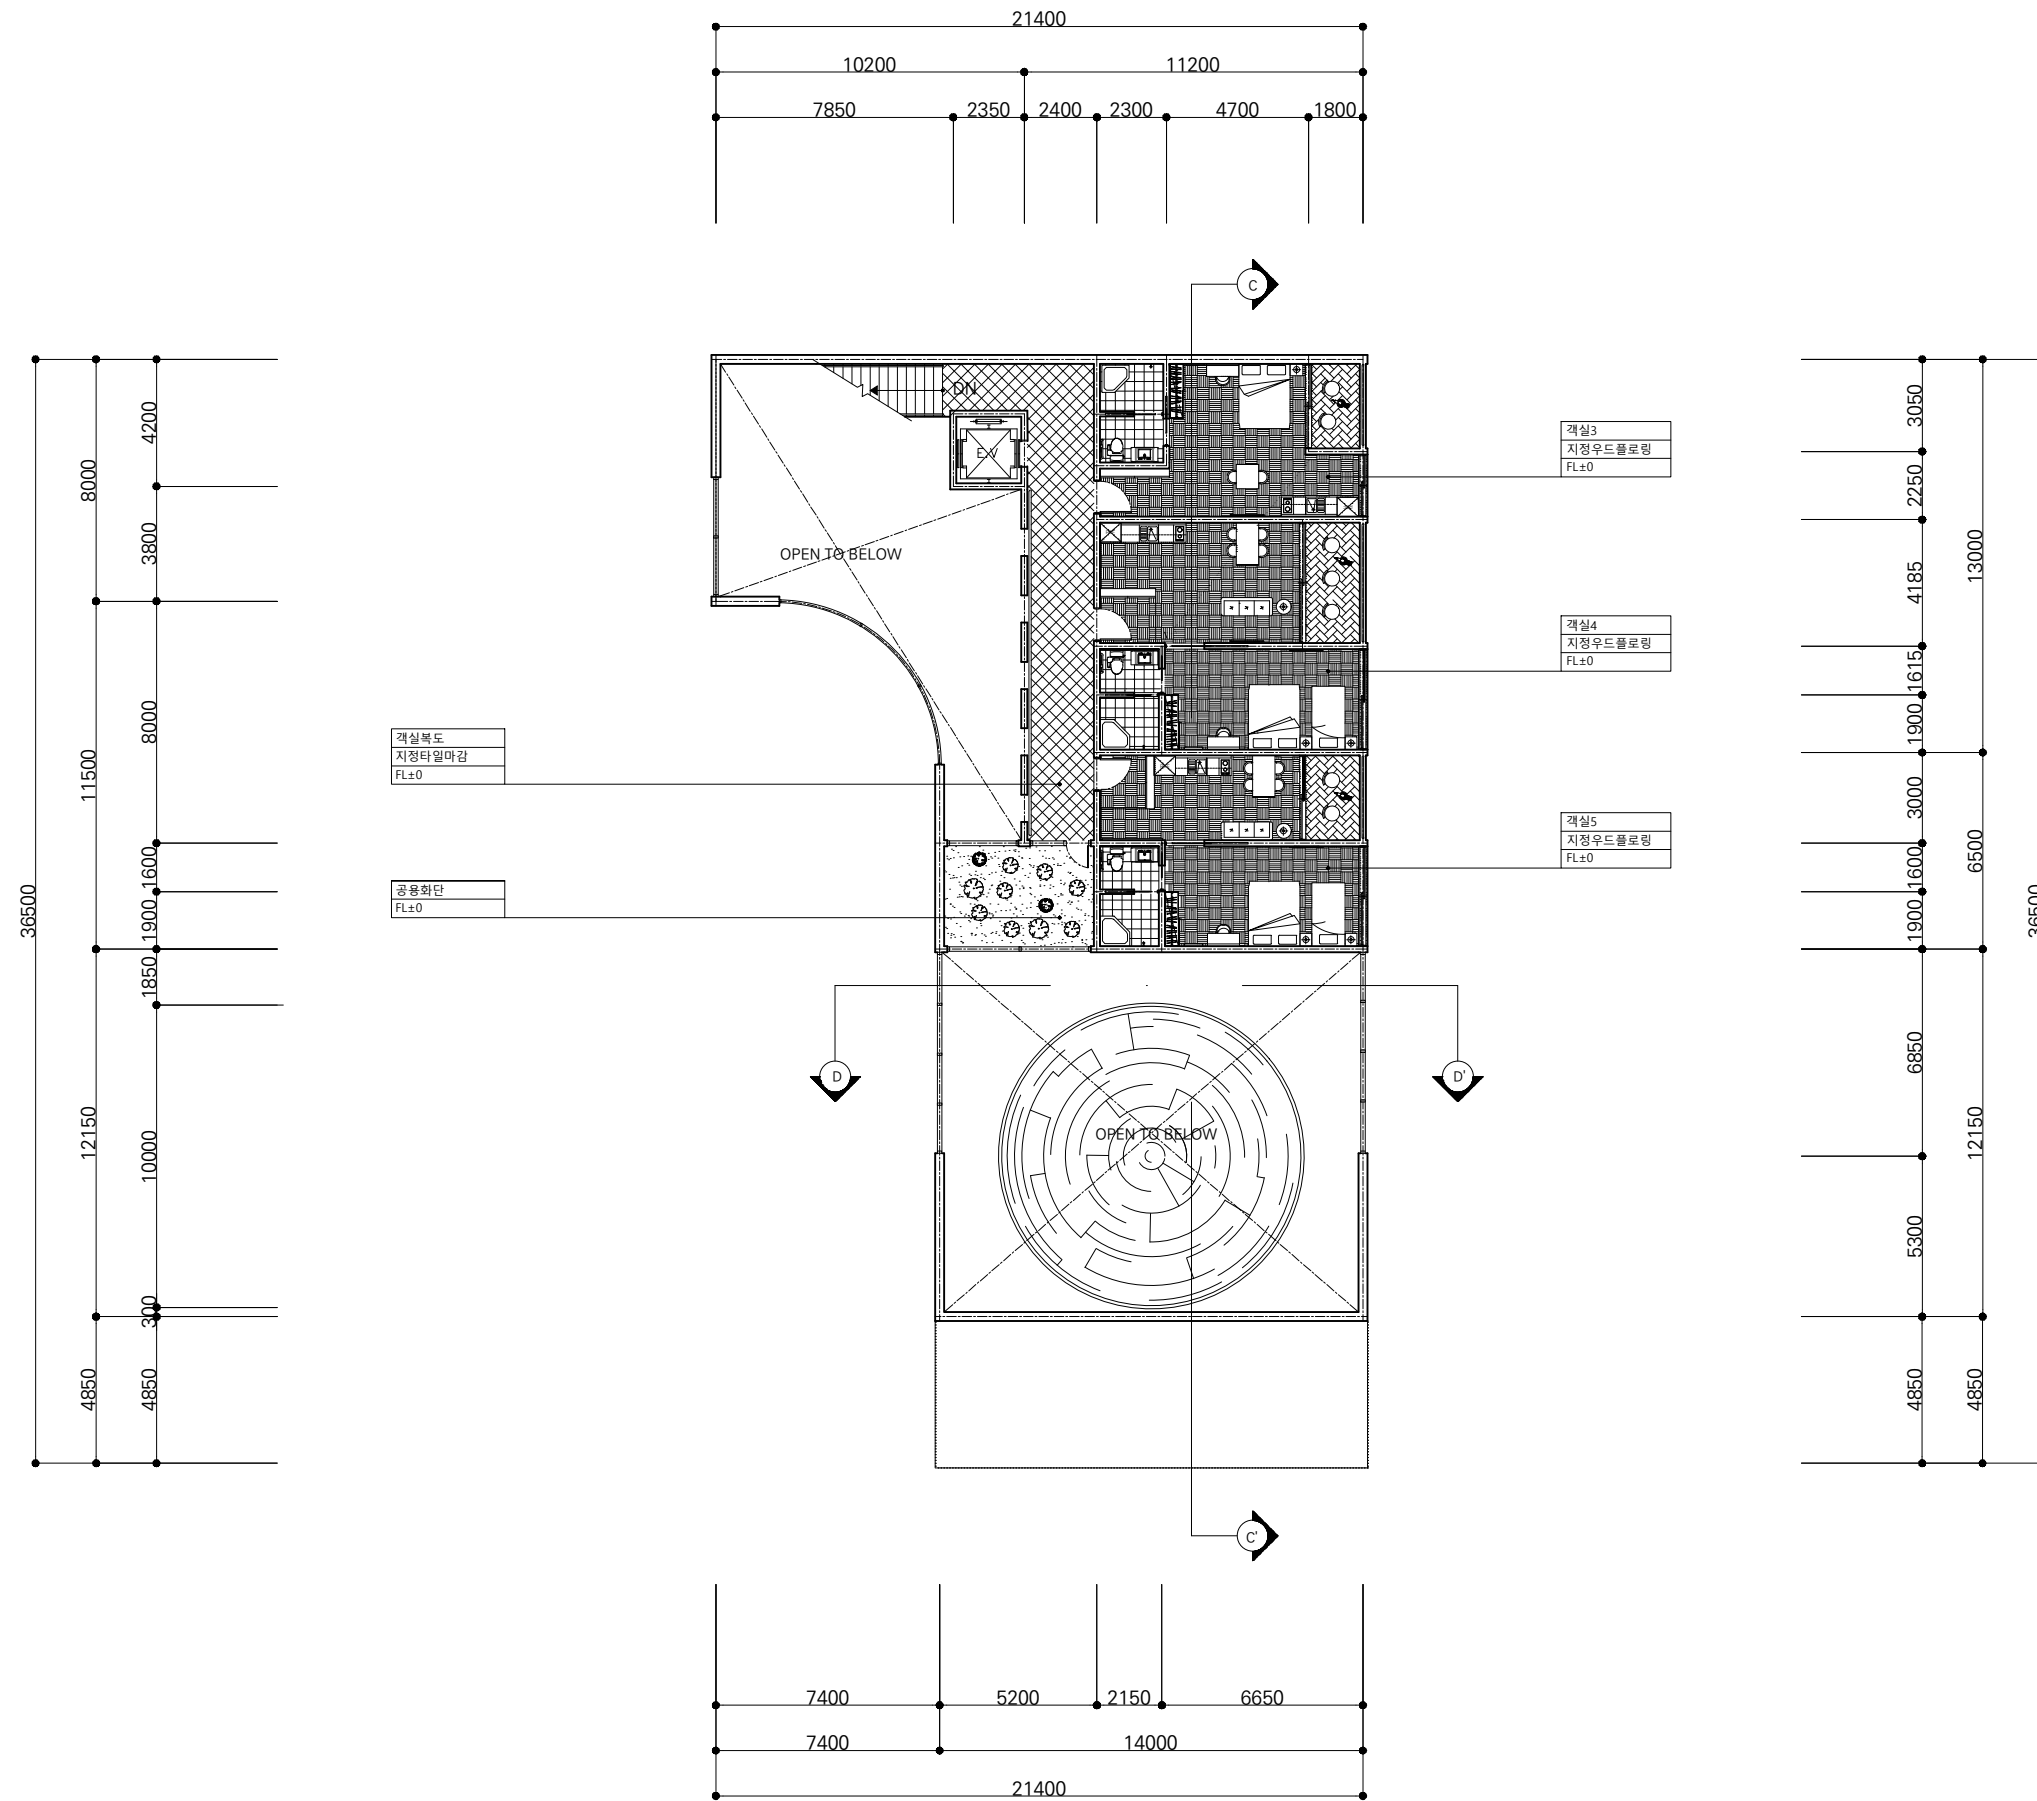

공공공간,
새 숨을 불어넣다

경상남도 관광개발을 통한
지역 경제 활성화 프로젝트

PROJECT TITLE

Sequence

: 별과 함께했던 인간의 모든 순간

PROJECT

별과 인간의 생애를 담은
천문대 재생 프로젝트

경상남도 김해시 가야테마길 254 김해천문대

CONCEPT

이음

DRAWING TITLE

2F_FLOOR PLAN

PROJECT BY

12팀 심화현 이연경

BUILDING

숙박 시설

SCALE

A3 : 1/250

DATE

2021.11

FLOOR AREA

215m²

TOTAL FLOOR AREA

759m²

DRAWING NO.

A - 202