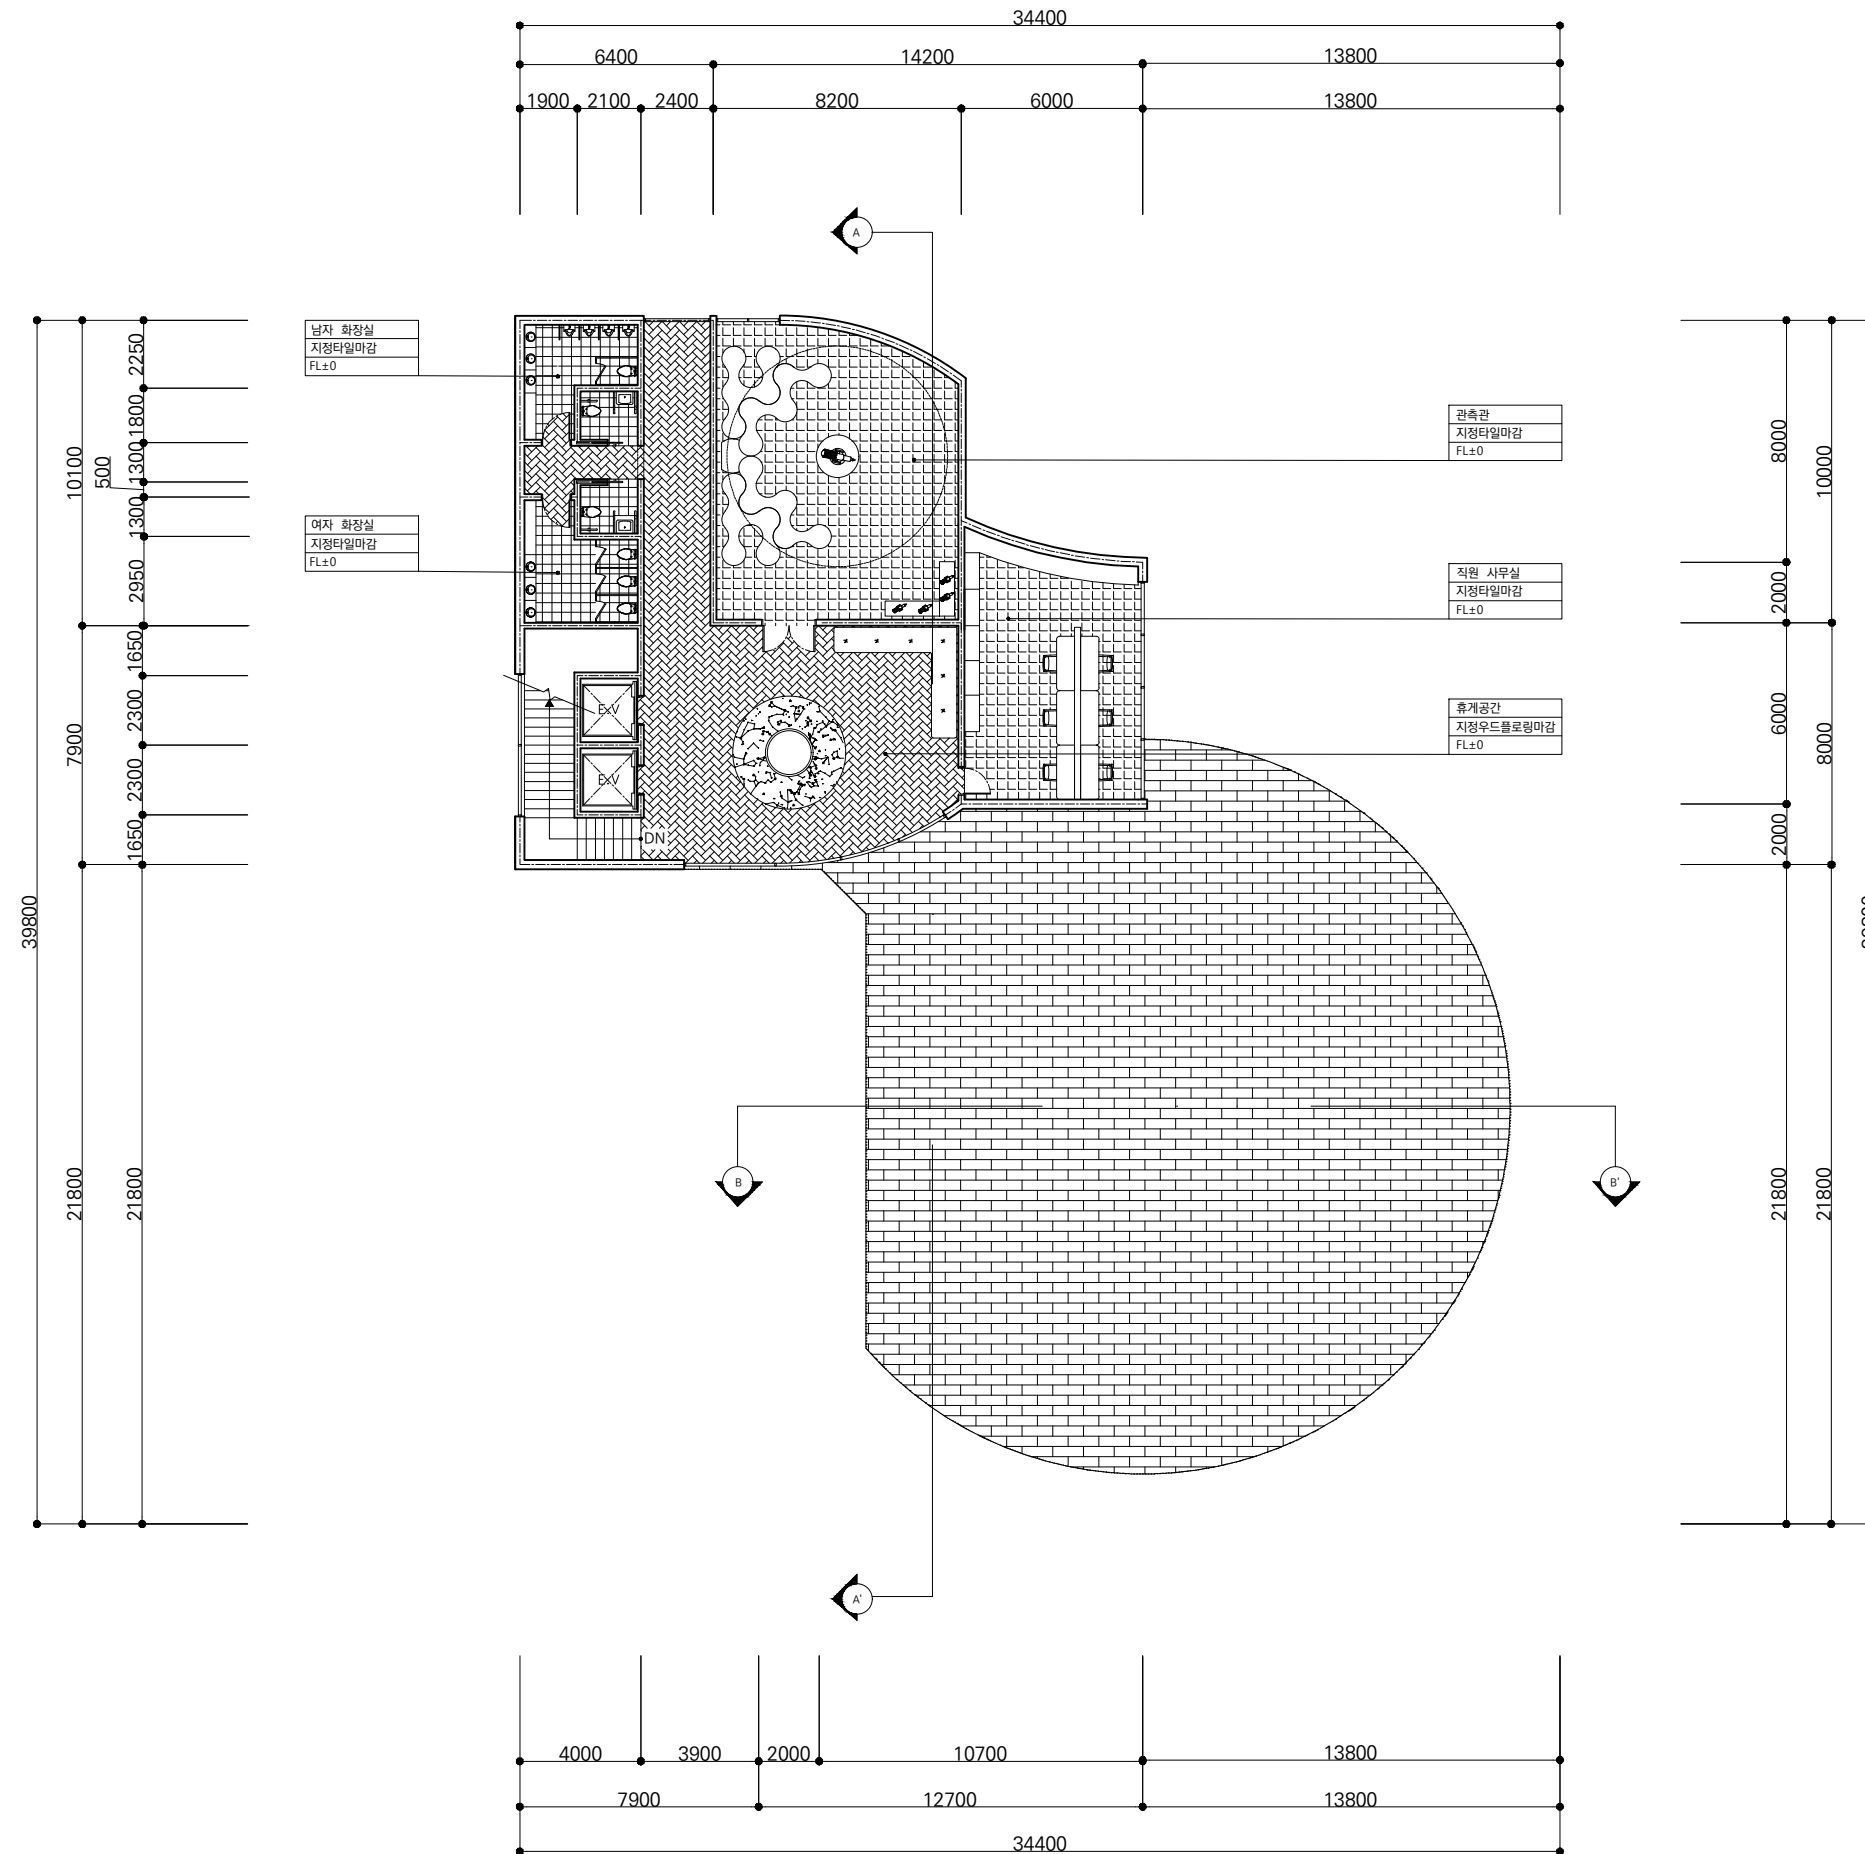

공공공간,
새 숨을 불어넣다

경상남도 관광개발을 통한
지역 경제 활성화 프로젝트

PROJECT TITLE

Sequence

: 별과 함께했던 인간의 모든 순간

PROJECT

별과 인간의 생애를 담은
천문대 재생 프로젝트

SITE

경상남도 김해시 가야테마길 254 김해천문대

CONCEPT

민술

DRAWING TITLE

3F_FLOOR PLAN

PROJECT BY

12팀 심화현 이연경

BUILDING

천문대

SCALE

A3 : 1/250

DATE

2021.11

FLOOR AREA

274m²

TOTAL FLOOR AREA

1625m²

DRAWING NO.

A - 103