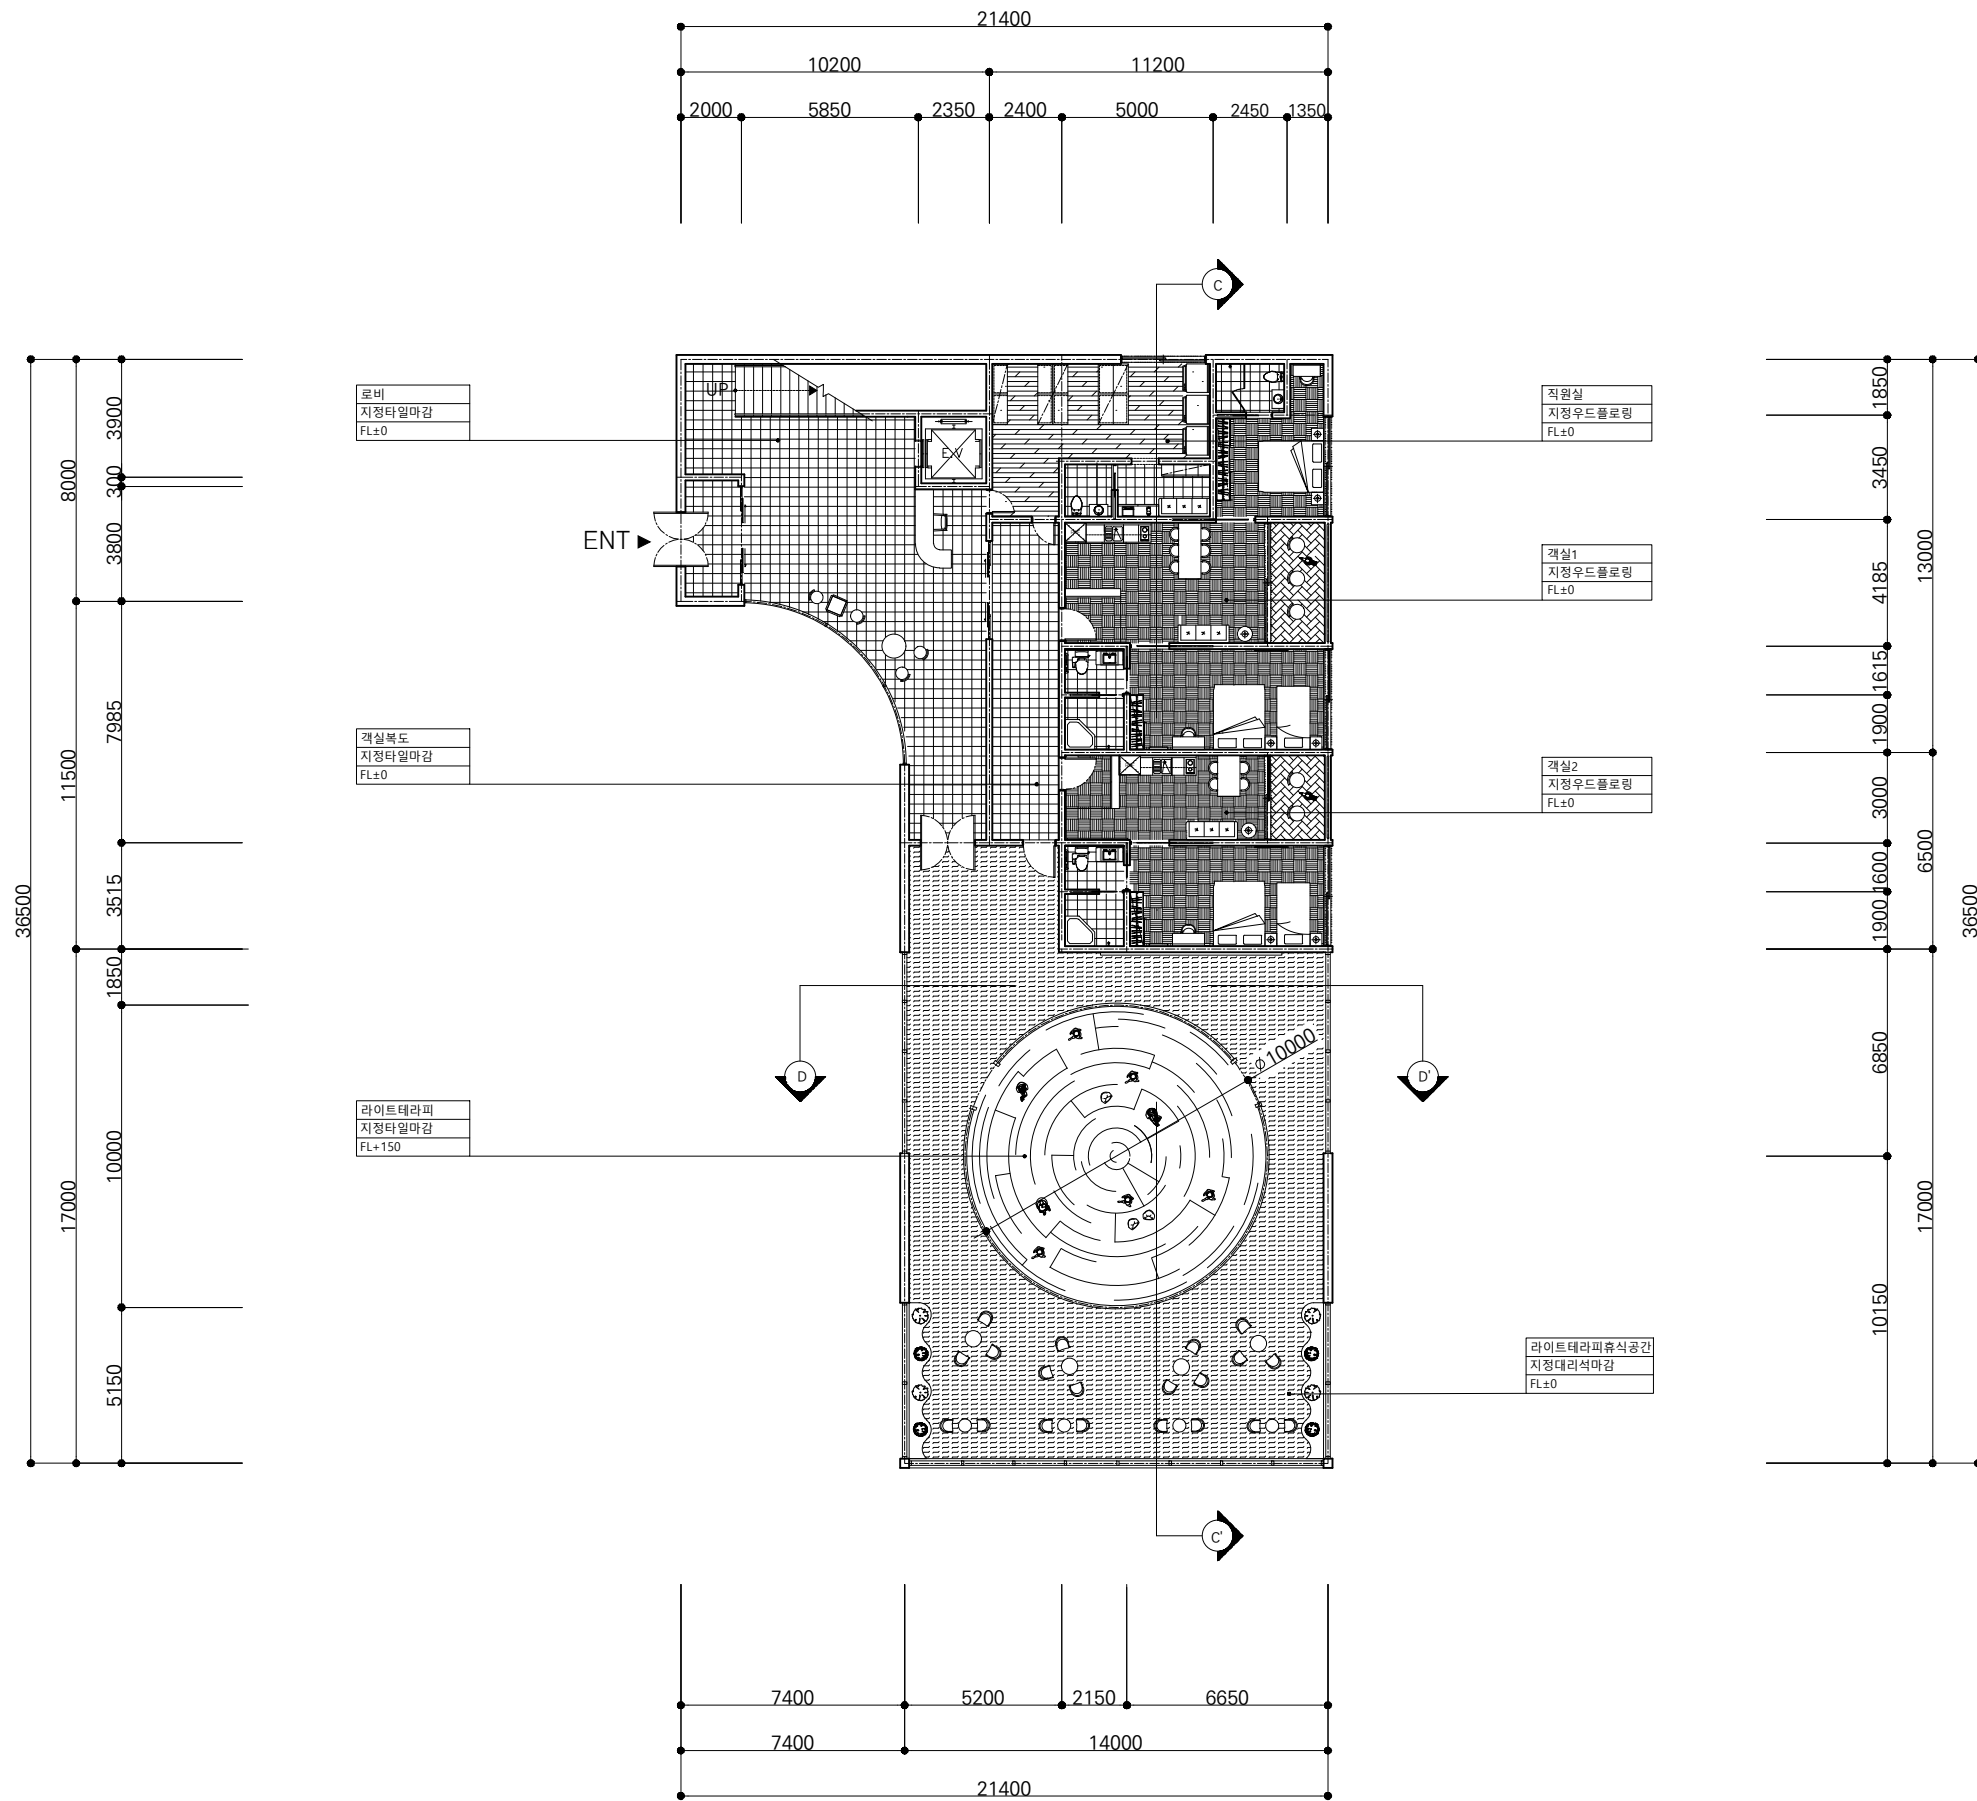

2021.11

FLOOR AREA

544m<sup>2</sup>

TOTAL FLOOR AREA

759m<sup>2</sup>

DRAWING NO.

A - 201

공공공간,  
새 숨을 불어넣다