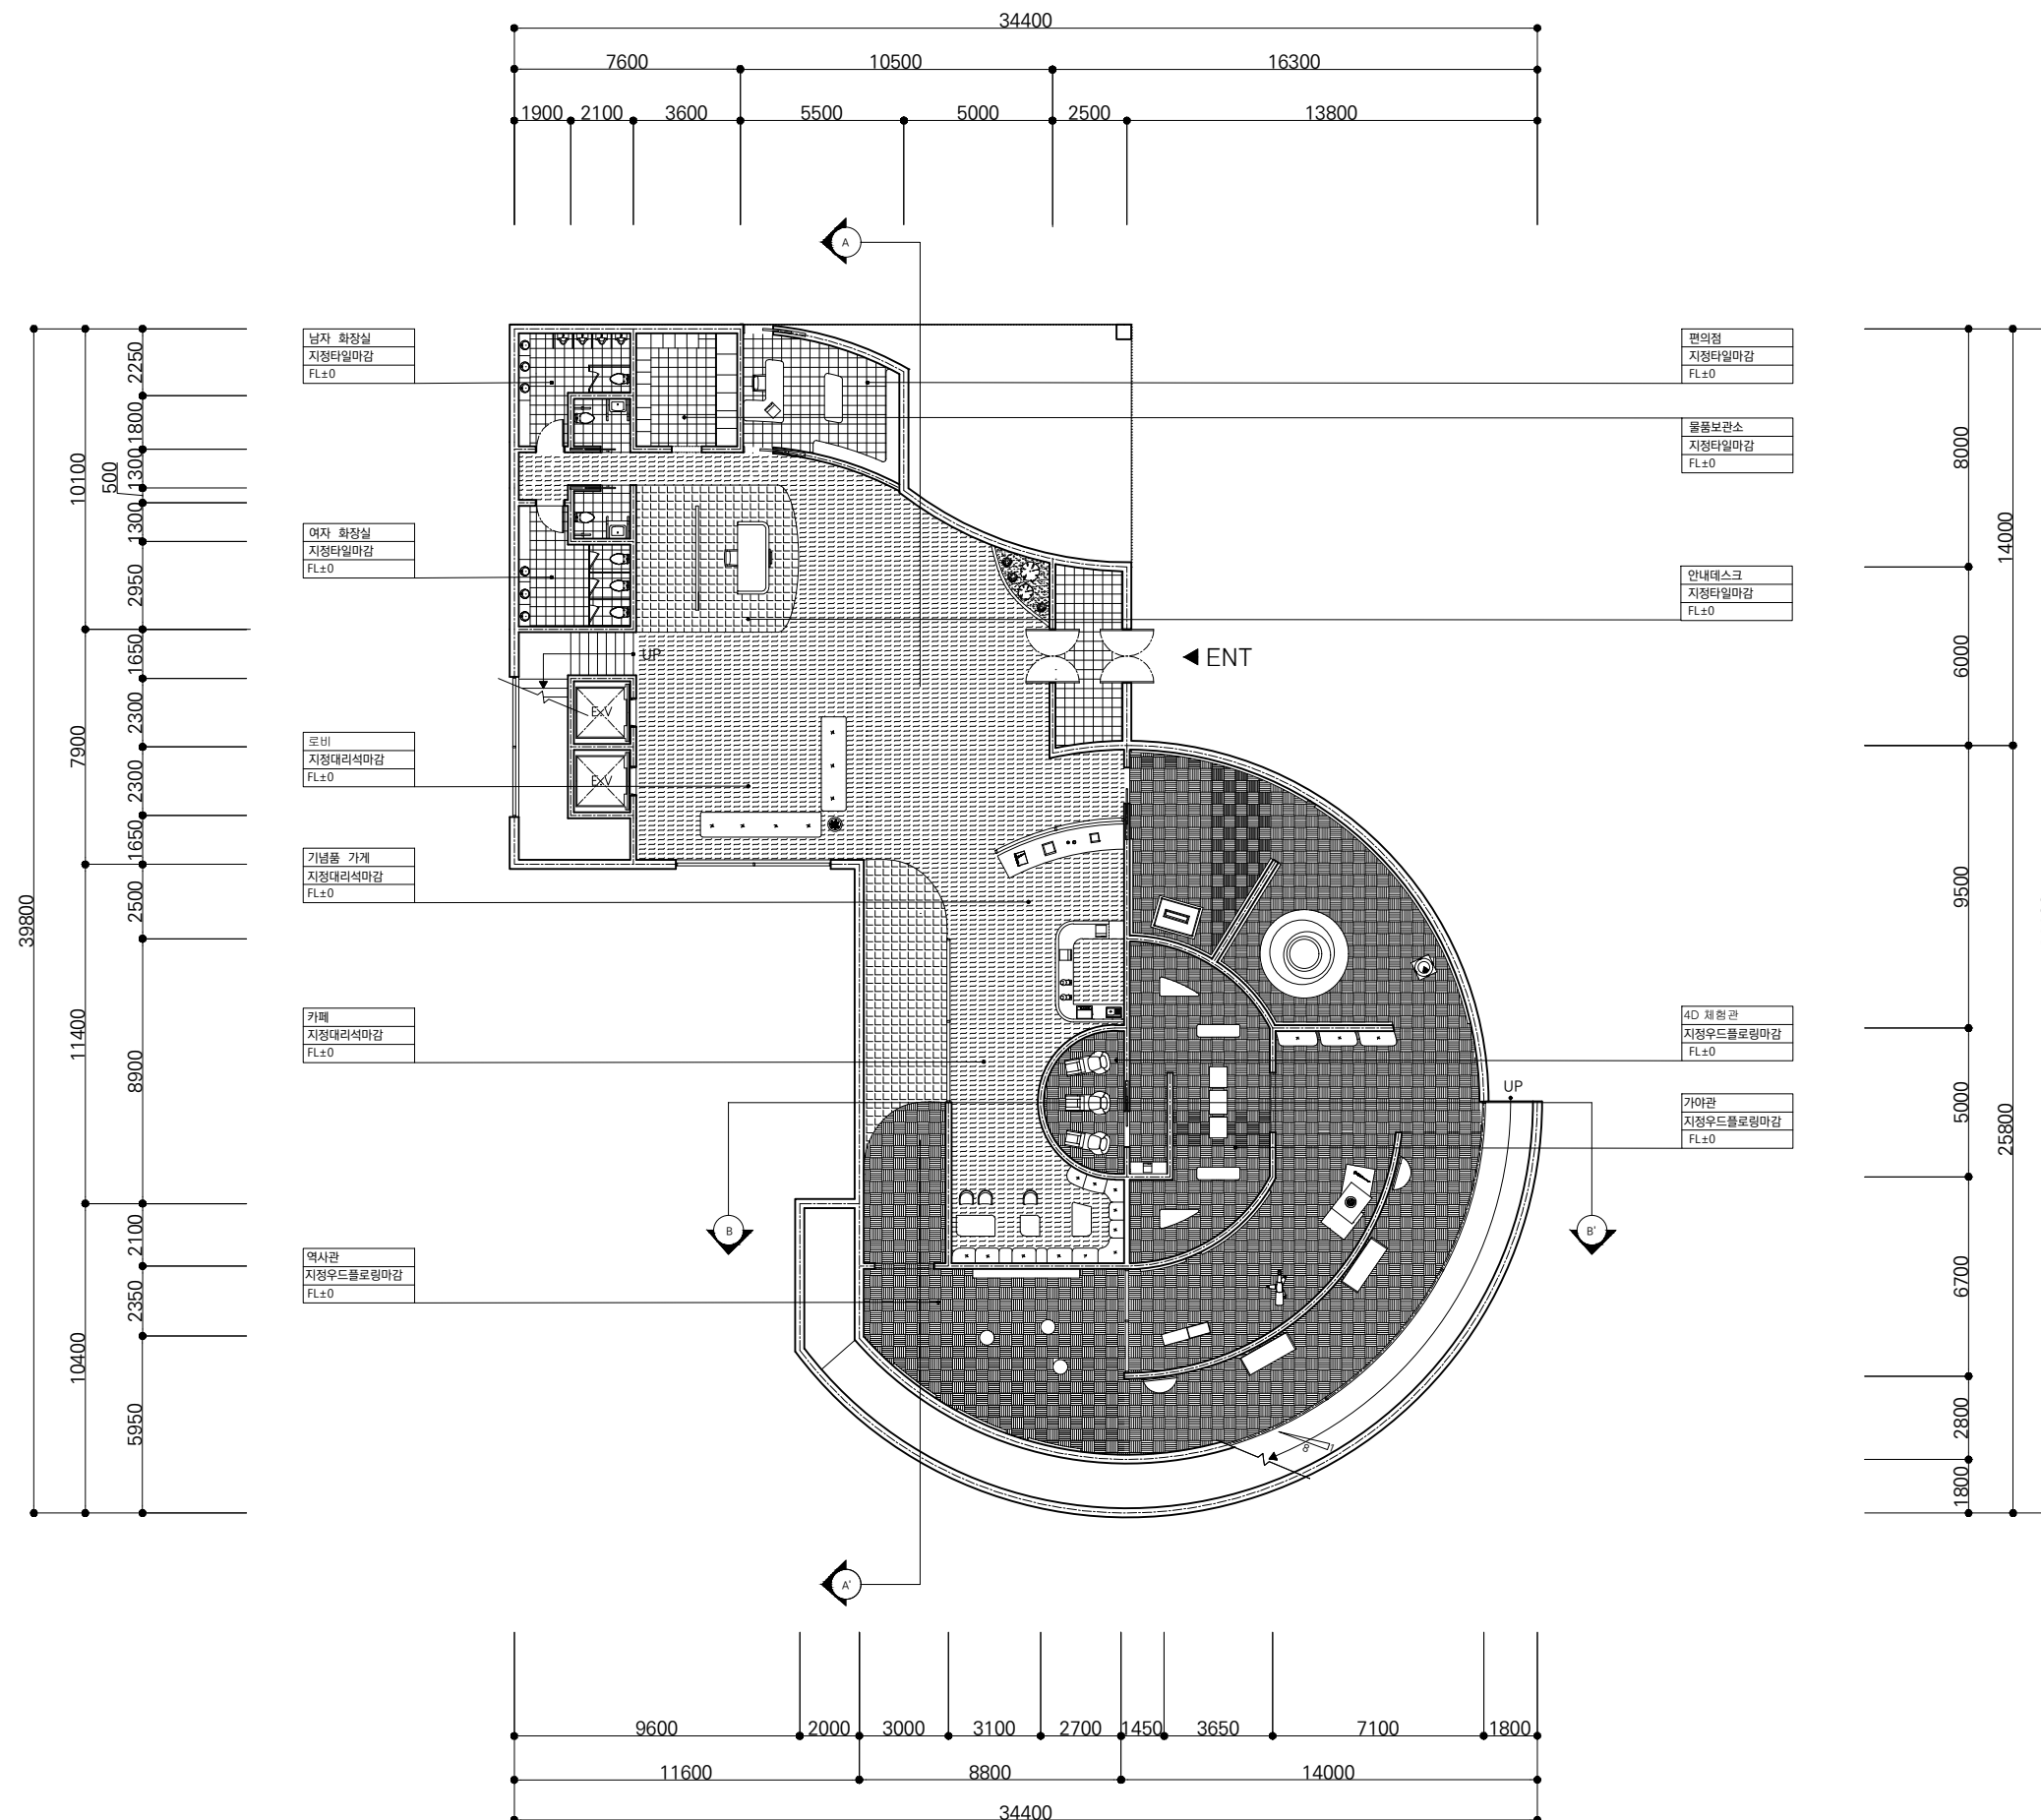

공공공간,
새 숨을 불어넣다

경상남도 관광개발을 통한
지역 경제 활성화 프로젝트

PROJECT TITLE

Sequence

: 별과 함께했던 인간의 모든 순간

PROJECT

별과 인간의 생애를 담은
천문대 재생 프로젝트

SITE

경상남도 김해시 가야테마길 254 김해천문대

CONCEPT

민속

DRAWING TITLE

1F_FLOOR PLAN

PROJECT BY

12팀 심화현 이연경

BUILDING

천문대

SCALE

A3 : 1/250

DATE

2021.11

FLOOR AREA

678m²

TOTAL FLOOR AREA

1625m²

DRAWING NO.

A - 101