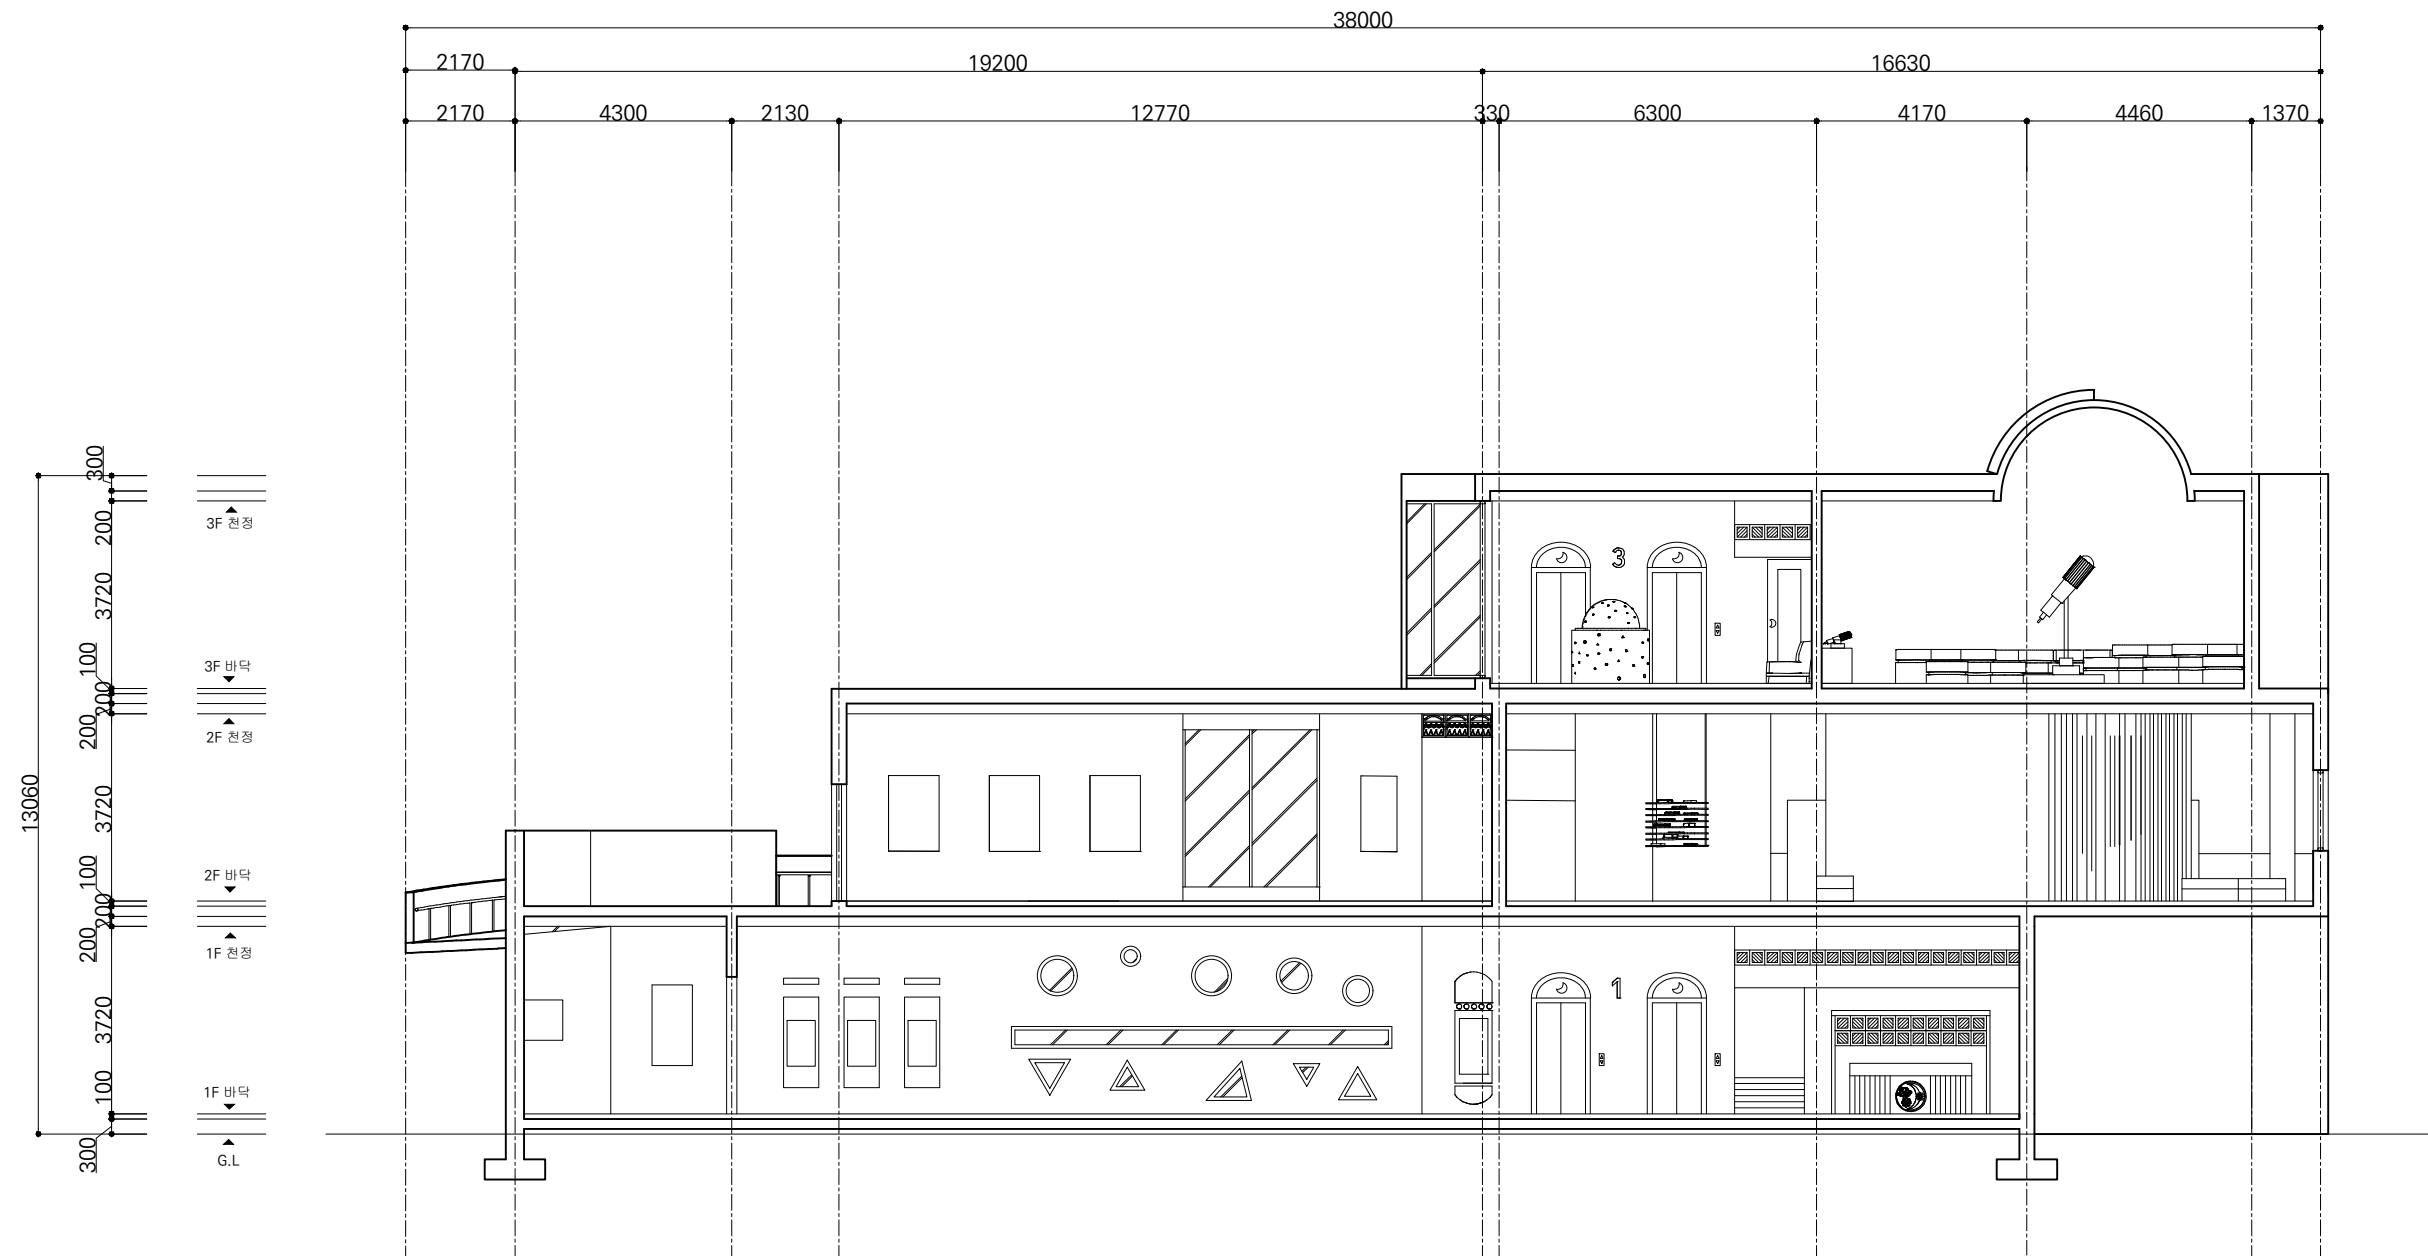

BUILDING

천문대

SCALE

A3 : 1/150

DATE

2021.11

DRAWING NO.

A - 104